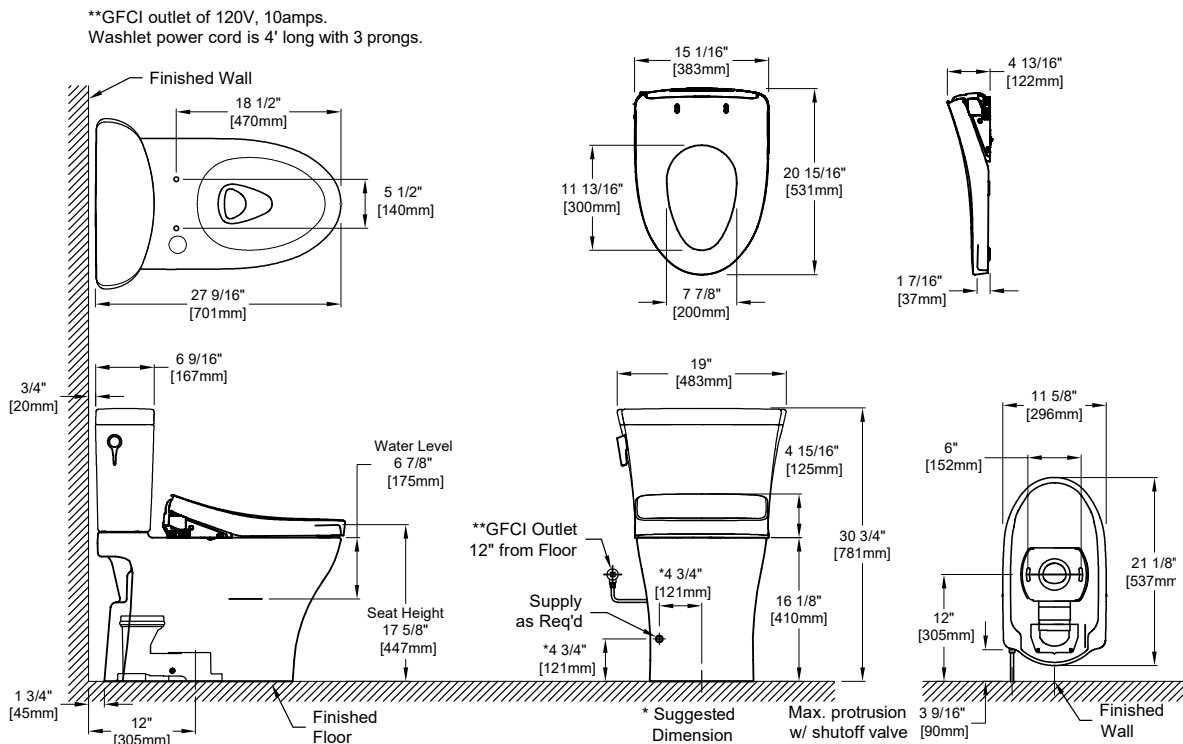

### INSTALLATION NOTES

#### Back-to-Back Toilet Installations:

TOTO recommends the use of a nationally listed, double sanitary tee-wye only, in vertical waste stacks, in accordance with the stipulations noted in the majority of nationally recognized plumbing codes.

To maintain adequate wall gap between the back of the tank and wall, mount the floor flange at a nominal 12" rough-in distance.

Ultra-low high efficiency toilets require a system with adequate supplemental flows from other water usage fixtures and a 4" ID drainline with minimum 2% slope and maximum linear runs of 60ft.

### DIMENSIONS

**TOTO**

These dimensions and specifications are subject to change without notice