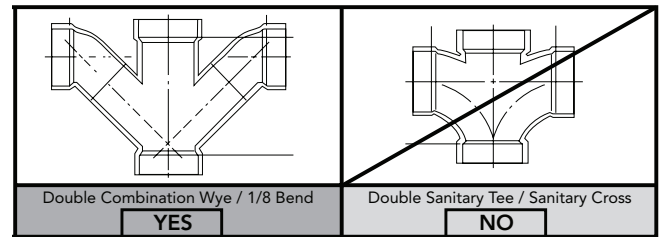

MW4483046CUMFG(A)

Aquia IV® Arc WASHLET®+ S500e Two-Piece Toilet - 1.0 and 0.8 GPF

SPECIFICATIONS

Water Use	1.0 & 0.8 GPF (3.8 & 3.0 LPF)
Flush System	DYNAMAX TORNADO FLUSH®
Min. Water Pressure	8 psi (Flowing)
Water Surface	5-5/8" x 4-1/8"
Trap Diameter	2-1/2"
Rough-in	12" (10" and 14" options available)
Trap Seal	2-1/8"
Warranty	One Year Limited Warranty
Material	Vitreous China
Shipping Weight	CT446CUFGT40 85 lbs ST448UMA 29 lbs
Shipping Dimensions	CT446CUFGT40 30-3/4" L x 17-3/8" W x 20-1/2" H ST448UMA 20-1/2" L x 8-3/4" W x 17-1/2" H

See SW3046AT40 Specification Sheet for details on included WASHLET.

INSTALLATION NOTES

Back-to-Back Toilet Installations:

TOTO recommends the use of a nationally listed, double sanitary tee-wye only, in vertical waste stacks, in accordance with the stipulations noted in the majority of nationally recognized plumbing codes.

To maintain adequate wall gap between the back of the tank and wall, mount the floor flange at a nominal 12" rough-in distance.

Ultra-low high efficiency toilets require a system with adequate supplemental flows from other water usage fixtures and a 4" ID drainline with minimum 2% slope and maximum linear runs of 60ft.