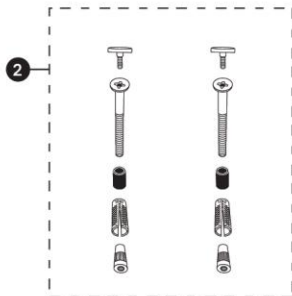

LHT241 & LHT241G

Supreme® Wall Mount Lavatory (including CeFIONtect™)

LHT241	LHT241.4	LHT241.8
LT241	LT241.4	LT241.8
HT242	HT242	HT242
LHT241G	LHT241.4G	LHT241.8G
LT241G	LT241.4G	LT241.8G
HT242	HT242	HT242

Item	Part	Description
------	------	-------------

1	THU125R	Mounting Set
2	THU136	Screw Set - Shroud

Note:

THU136 has polished chrome caps.

Product Number Explanations

Wall Mount Lavatory

(LHT) Wall Mount Lavatory
(241) Model
(.4) 4" Centers
(.8) 8" Centers
(G) CeFIONtect™

Lavatory

(LT) Lavatory
(241) Model
(.4) 4" Centers
(.8) 8" Centers
(G) CeFIONtect™

Shroud

(HT) Shroud
(242) Model

Actual Product may vary slightly from illustration.