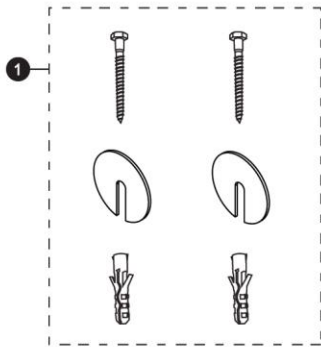

LHT241 & LHT241G

Supreme® Wall Mount Lavatory (including CeFIONtect™)

LHT241	LHT241.4	LHT241.8
LT241	LT241.4	LT241.8
HT242	HT242	HT242
LHT241G	LHT241.4G	LHT241.8G
LT241G	LT241.4G	LT241.8G
HT242	HT242	HT242

Item	Part	Description
------	------	-------------

1	THU125R	Mounting Set
2	THU136	Screw Set - Shroud

Note:

THU136 has polished chrome caps.

Product Number Explanations

Wall Mount Lavatory

(LHT) Wall Mount Lavatory
(241) Model
(.4) 4" Centers
(.8) 8" Centers
(G) CeFIONtect™

Lavatory

(LT) Lavatory
(241) Model
(.4) 4" Centers
(.8) 8" Centers
(G) CeFIONtect™

Shroud

(HT) Shroud
(242) Model

Actual Product may vary slightly from illustration.