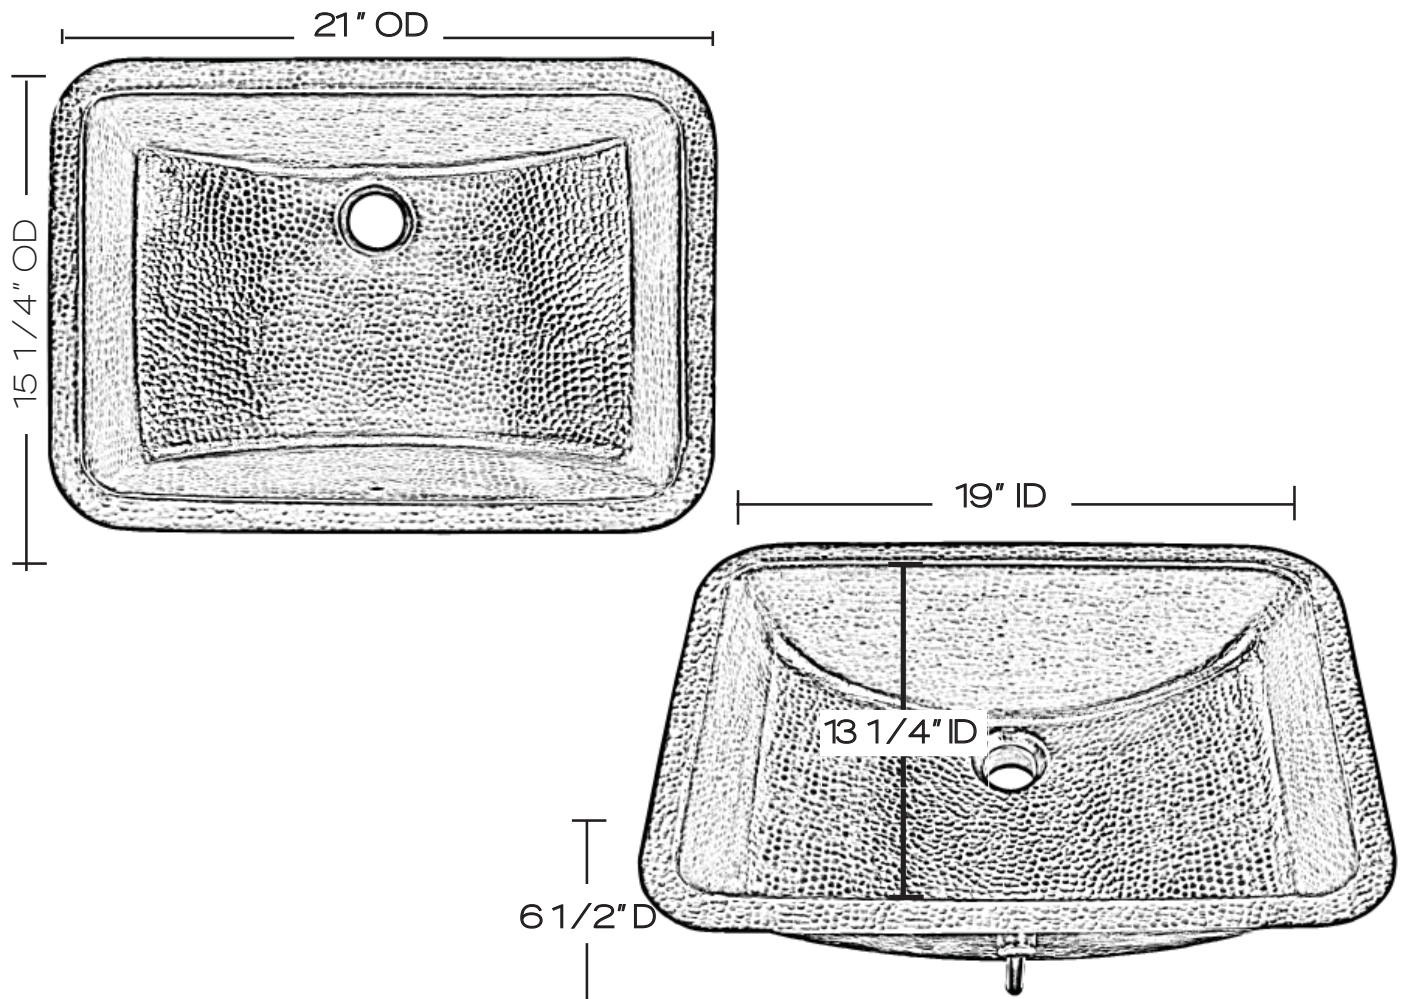

## Hammered Nickel Starr BRU-2115BRN

### SINK DETAILS

---

Rectangular handcrafted hammered nickel finish.  
Coordinating drain available.  
Mounting Options: Under Mount

---

Your copper sink is handmade and therefore a work of art. Each sink is unique and can vary 1/4" in either direction. We highly recommend waiting to receive your sink before cutting your counter top.