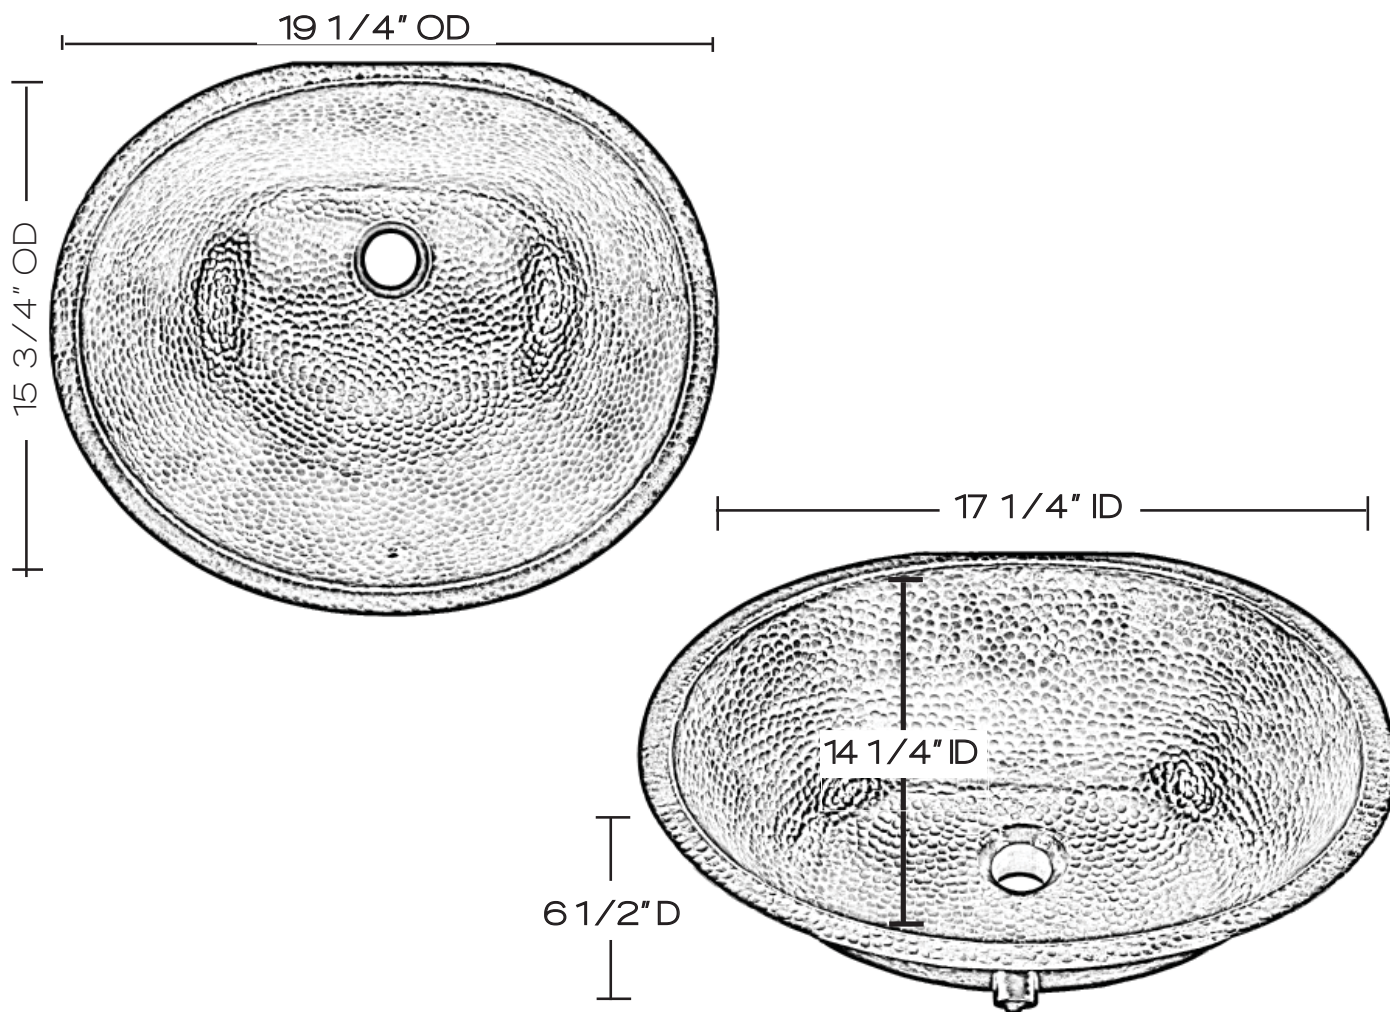

## Hammered Nickel Farley

BOU-1915BRN

### SINK DETAILS

---

Oval handcrafted hammered nickel finish.

Coordinating drain available.

Mounting Options: Under Mount

---

Your copper sink is handmade and therefore a work of art. Each sink is unique and can vary 1/4" in either direction. We highly recommend waiting to receive your sink before cutting your counter top.