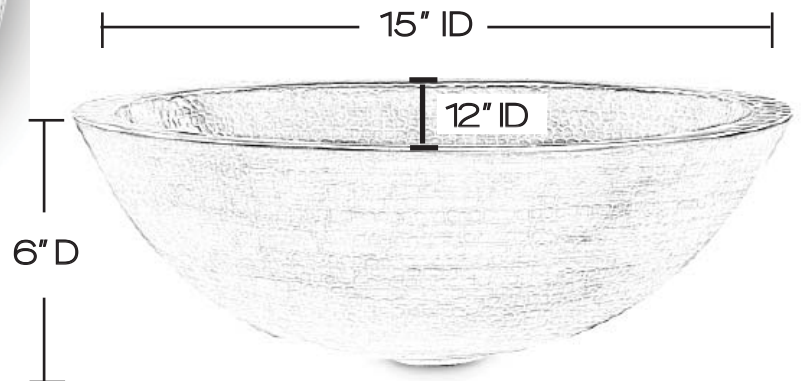

SINK DETAILS

Oval Double Wall Handcrafted Solid Copper in Black Copper Finish.

Coordinating drain included.

Mounting Options: Partial Drop-In or Vessel Mount

PART	DESCRIPTION	QUANTITY
A	Bath Sink	1
B	Grid Drain	1

A

B

Your copper sink A is handmade and therefore a work of art. Each sink is unique and can vary 1/4" in either direction. We highly recommend waiting to receive your sink before cutting your counter top.