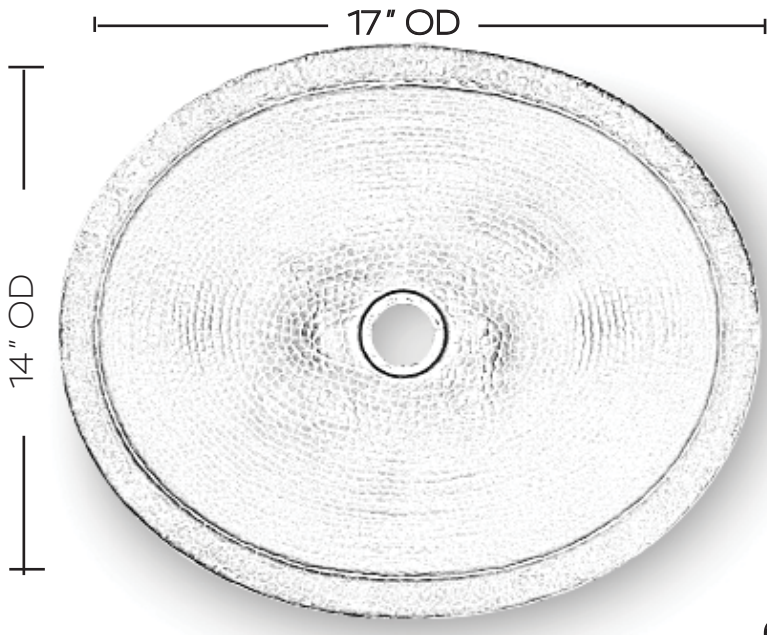

SINK DETAILS

Oval Double Wall Handcrafted Solid Copper in Black Copper Finish.

Coordinating drain included.

Mounting Options: Partial Drop-In or Vessel Mount

PART	DESCRIPTION	QUANTITY
A	Bath Sink	1
B	Grid Drain	1

A

B

Your copper sink A is handmade and therefore a work of art. Each sink is unique and can vary 1/4" in either direction. We highly recommend waiting to receive your sink before cutting your counter top.