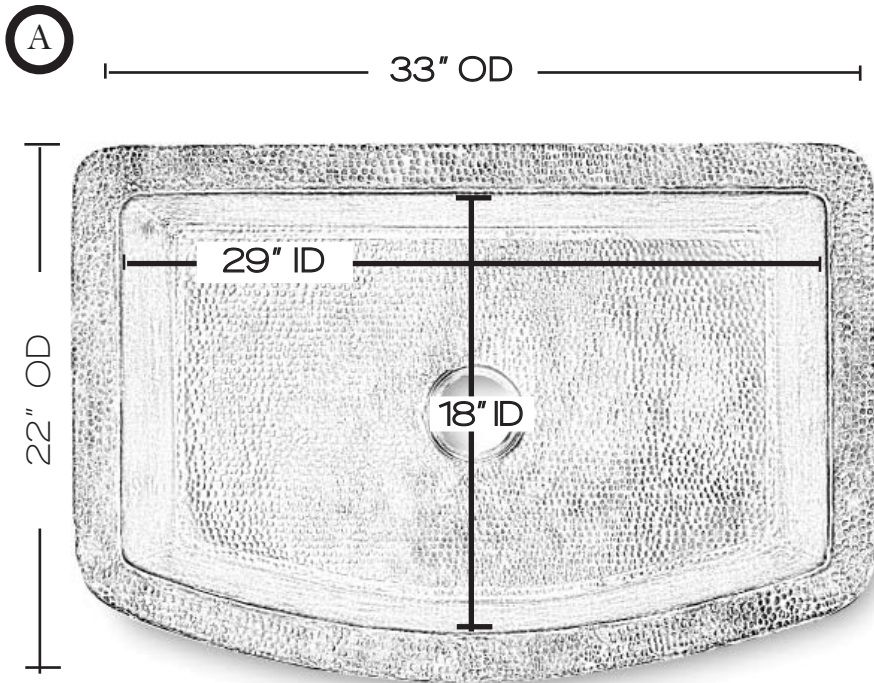

SINK DETAILS

Bowed Front Farmhouse Apron Single Bowl Hand Hammered Solid Copper in Black Nickel Finish.

Coordinating drain included.

Mounting Options: Under Mount or Drop-In

PART	DESCRIPTION	QUANTITY
A	Kitchen Sink	1
B	Basket Strainer	1

22" OD

10" depth

Your copper sink A is handmade and therefore a work of art. Each sink is unique and can vary 1/4" in either direction. We highly recommend waiting to receive your sink before cutting your counter top.