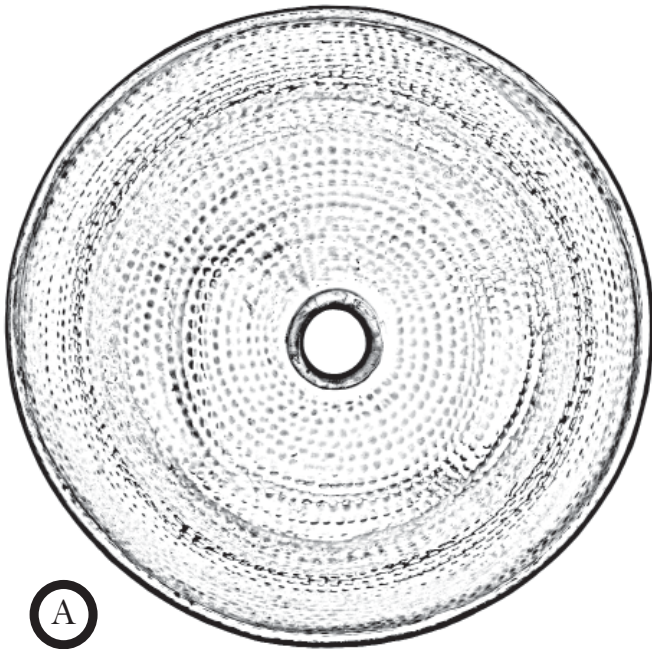

SINK DETAILS

Round handcrafted solid copper in polished copper finish.
Coordinating drain included.
Mounting Options: Partial Drop-In or Vessel Mount

PART	DESCRIPTION	QUANTITY
A	Bath Sink	1
B	Grid Drain	1

Your copper sink A is handmade and therefore a work of art. Each sink is unique and can vary 1/4" in either direction. We highly recommend waiting to receive your sink before cutting your counter top.