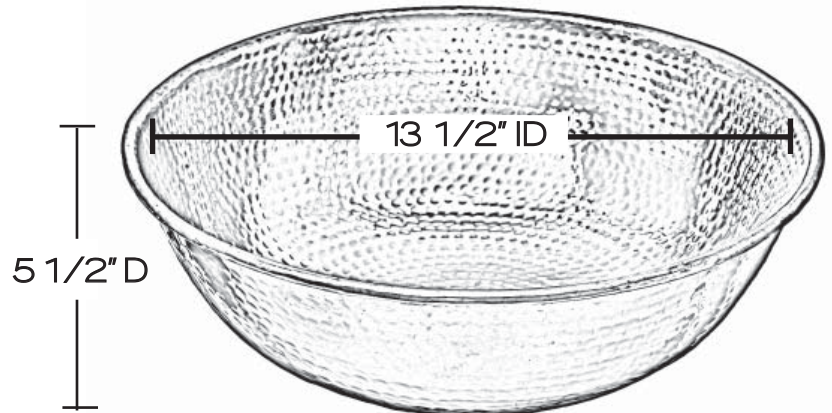

SINK DETAILS

Round handcrafted solid copper in polished copper finish.
Coordinating drain included.
Mounting Options: Partial Drop-In or Vessel Mount

PART	DESCRIPTION	QUANTITY
A	Bath Sink	1
B	Grid Drain	1

Your copper sink A is handmade and therefore a work of art. Each sink is unique and can vary 1/4" in either direction. We highly recommend waiting to receive your sink before cutting your counter top.