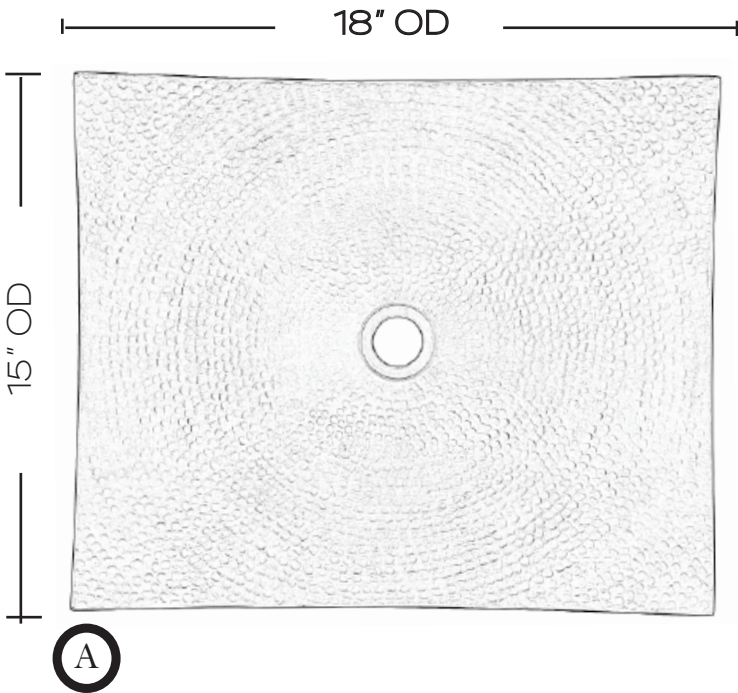

SINK DETAILS

Rectangular Double Wall Handcrafted Solid Copper in Brushed Nickel.

Coordinating drain included.

Mounting Options: Partial Drop-In or Vessel Mount

PART	DESCRIPTION	QUANTITY
A	Bath Sink	1
B	Grid Drain	1

Your copper sink A is handmade and therefore a work of art. Each sink is unique and can vary 1/4" in either direction. We highly recommend waiting to receive your sink before cutting your counter top.