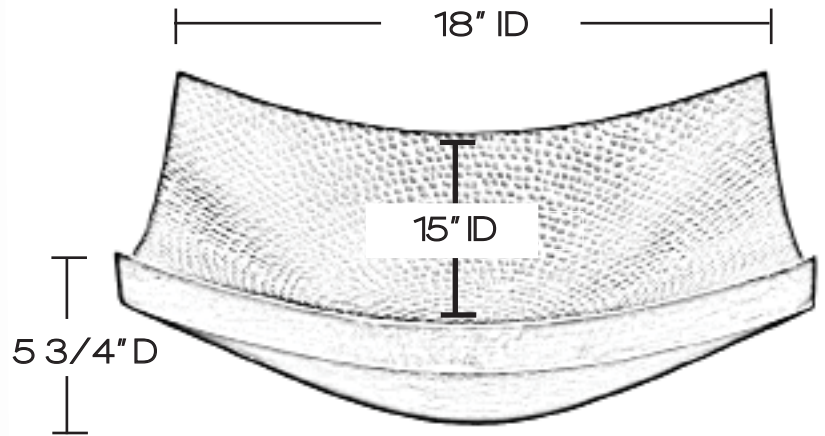

SINK DETAILS

Rectangular Double Wall Handcrafted Solid Copper in Brushed Nickel.

Coordinating drain included.

Mounting Options: Partial Drop-In or Vessel Mount

PART	DESCRIPTION	QUANTITY
A	Bath Sink	1
B	Grid Drain	1

Your copper sink A is handmade and therefore a work of art. Each sink is unique and can vary 1/4" in either direction. We highly recommend waiting to receive your sink before cutting your counter top.