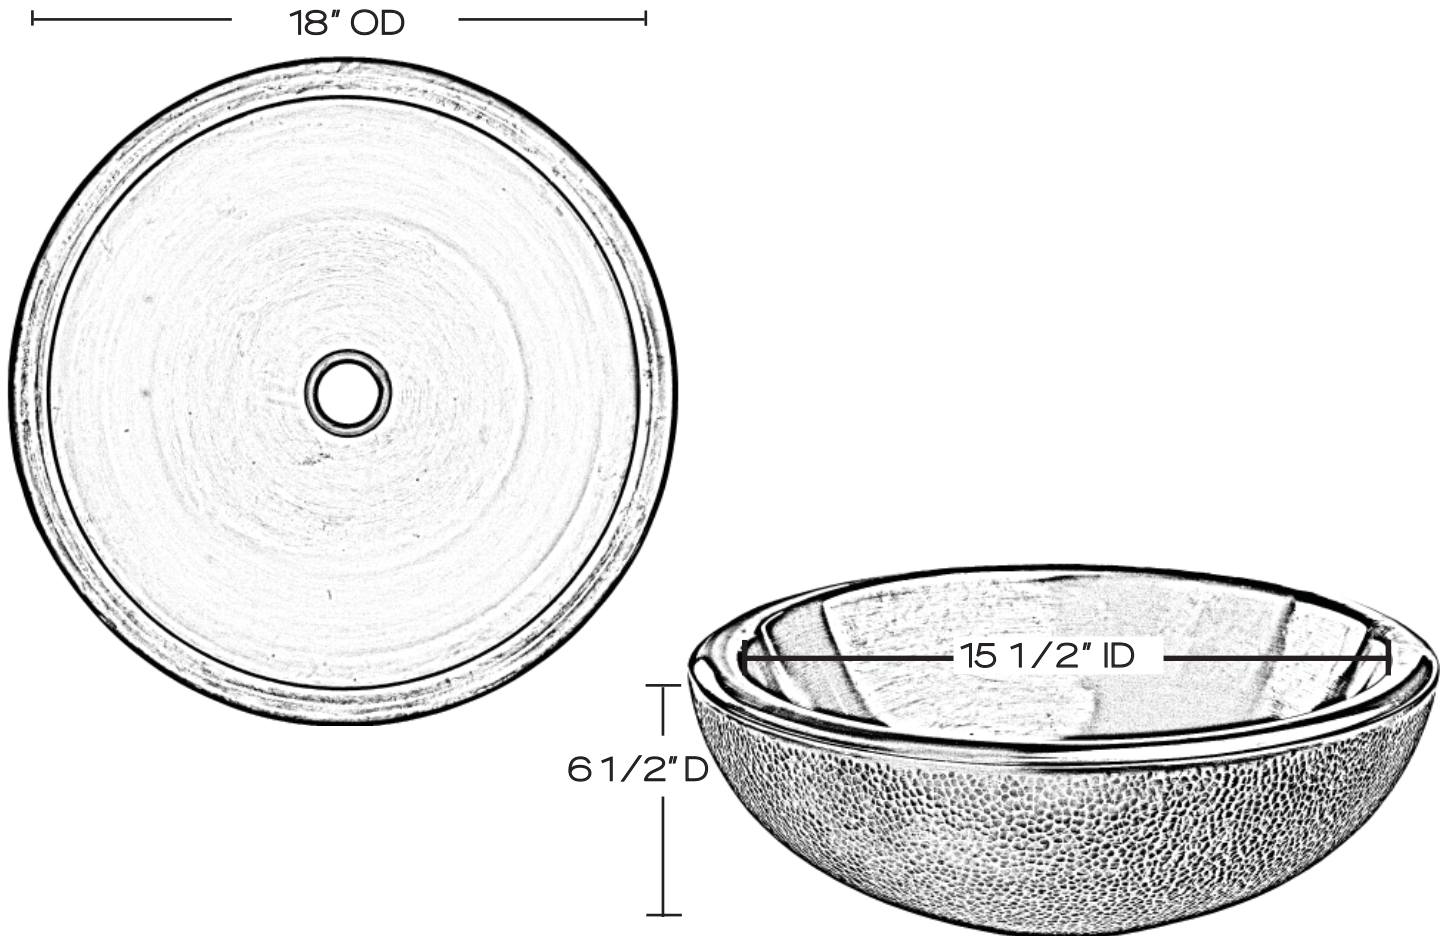

SINK DETAILS

Round Double Wall Handcrafted Solid Copper in Antique Copper Finish.

Coordinating drain available.

Mounting Options: Partial Drop-In or Vessel Mount

Your copper sink is handmade and therefore a work of art. Each sink is unique and can vary 1/4" in either direction. We highly recommend waiting to receive your sink before cutting your counter top.