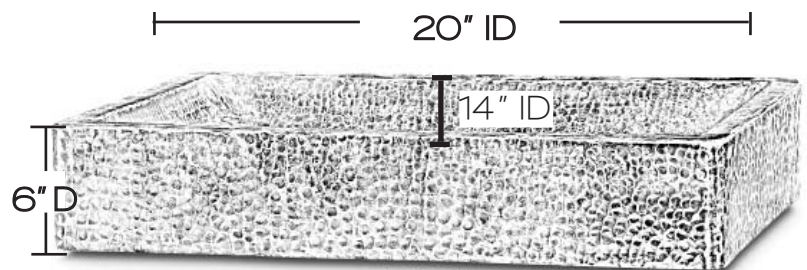

SINK DETAILS

Rectangular Semi-Double Wall Handcrafted Solid Copper in Black Nickel.

Coordinating drain included.

Mounting Options: Partial Drop-In

PART	DESCRIPTION	QUANTITY
A	Bath Sink	1
B	Grid Drain	1

A

Your copper sink A is handmade and therefore a work of art. Each sink is unique and can vary 1/4" in either direction. We highly recommend waiting to receive your sink before cutting your counter top.