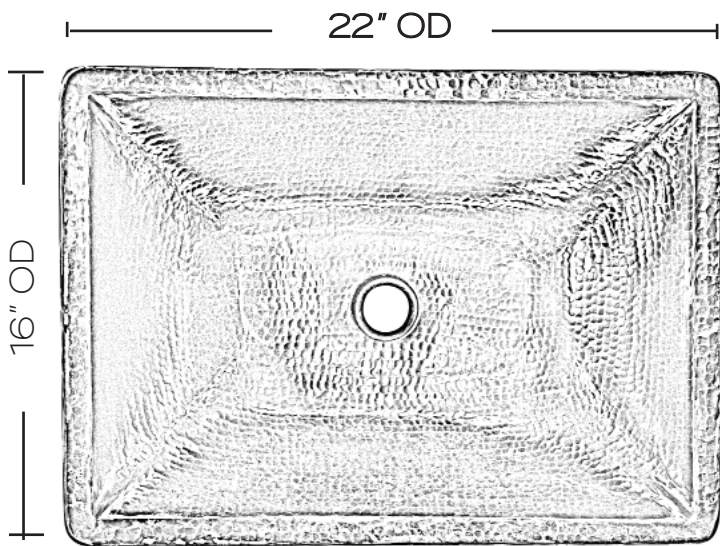

SINK DETAILS

Rectangular Semi-Double Wall Handcrafted Solid Copper in Black Nickel.

Coordinating drain included.

Mounting Options: Partial Drop-In

PART	DESCRIPTION	QUANTITY
A	Bath Sink	1
B	Grid Drain	1

A

Your copper sink A is handmade and therefore a work of art. Each sink is unique and can vary 1/4" in either direction. We highly recommend waiting to receive your sink before cutting your counter top.