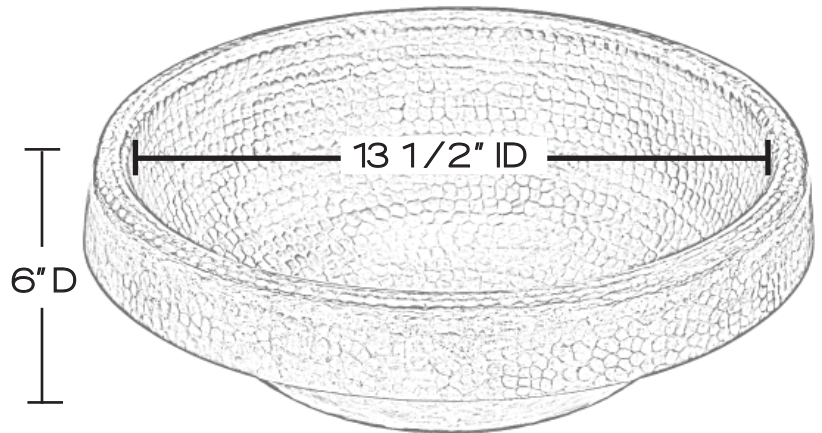

SINK DETAILS

Round semi-double wall handcrafted solid copper in brushed nickel finish.

Coordinating drain included.

Mounting Options: Partial Drop-In or Vessel Mount

PART	DESCRIPTION	QUANTITY
A	Bath Sink	1
B	Grid Drain	1

15" OD

Your copper sink A is handmade and therefore a work of art. Each sink is unique and can vary 1/4" in either direction. We highly recommend waiting to receive your sink before cutting your counter top.