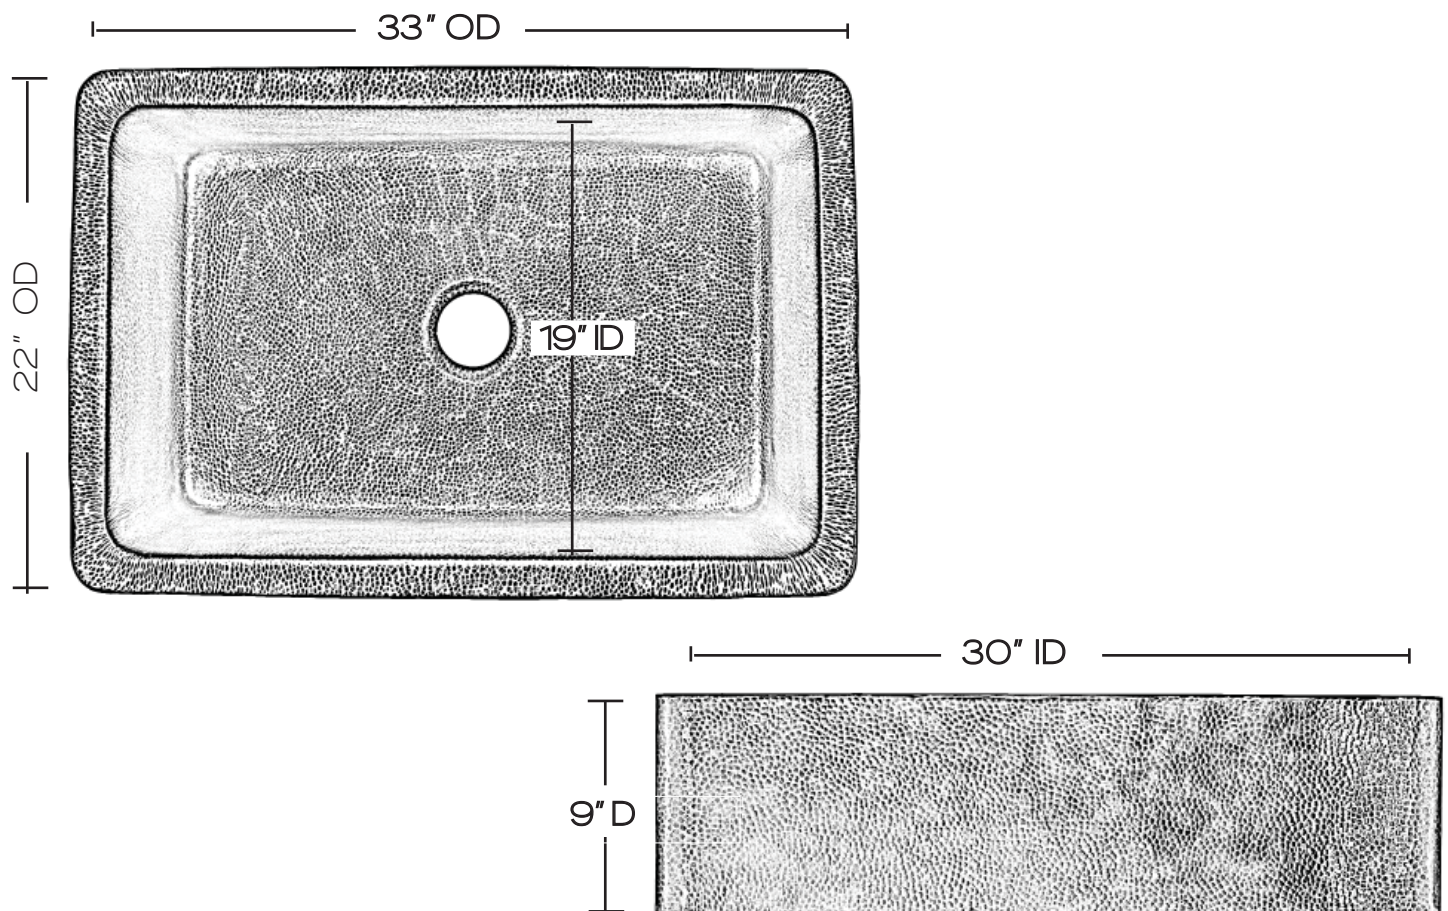

## SINK DETAILS

---

Farmhouse Apron Front Single Bowl Hand Hammered Solid Copper Seamless Construction in Medium Antique Finish.  
Coordinating drain available.  
Mounting Options: Under Mount or Drop-In

---

Your copper sink is handmade and therefore a work of art. Each sink is unique and can vary 1/4" in either direction. We highly recommend waiting to receive your sink before cutting your counter top.