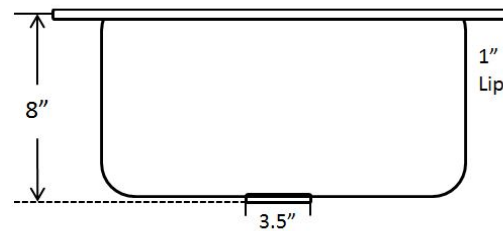

Rivera

Rivera Hammered Stainless Steel

(Formally Hammered Stainless Como)

Item: KPU-1715HSS

- Rectangular hand hammered stainless steel 18 gauge
- Easy to clean and maintain
- Sound dampening panels and coating to reduce noise
- Rigorously tested to ensure no puddling or leaking
- Coordinating drain available
- Limited Lifetime Warranty

Dimensions:
Outer 17" x 15", 8" depth
Inner 15" x 13", 8" depth

For more information scan our QR code.
• iPhone open camera and hover over code click on pop-up and it will redirect you
• Android download QR app Lighting QR and follow instructions