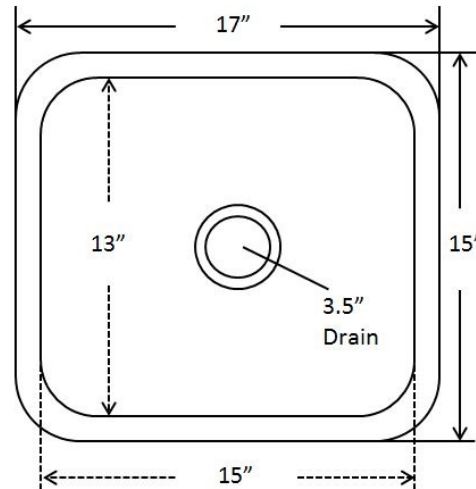

Rivera

Rivera Hammered Stainless Steel

(Formally Hammered Stainless Como)

Item: KPU-1715HSS

- Rectangular hand hammered stainless steel 18 gauge
- Easy to clean and maintain
- Sound dampening panels and coating to reduce noise
- Rigorously tested to ensure no puddling or leaking
- Coordinating drain available
- Limited Lifetime Warranty

Dimensions:
Outer 17" x 15", 8" depth
Inner 15" x 13", 8" depth

For more information scan our QR code.
• iPhone open camera and hover over code click on pop-up and it will redirect you
• Android download QR app Lighting QR and follow instructions