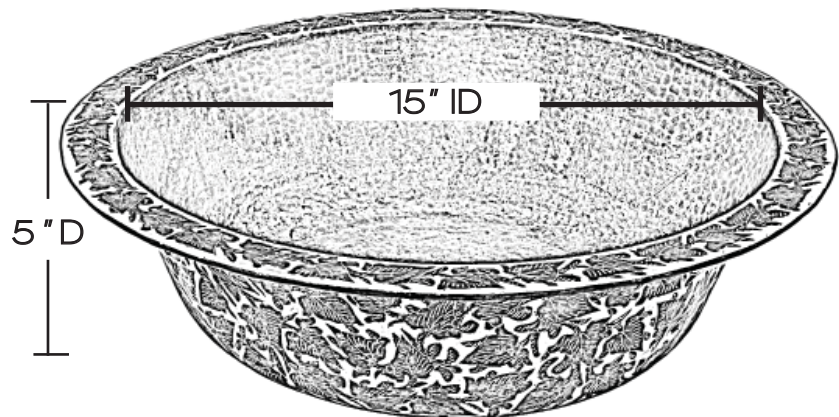

SINK DETAILS

Round handcrafted solid copper in fired copper finish with silver leaf pattern.

Coordinating drain included.

Mounting Options: Partial Drop In or Vessel Mount

PART	DESCRIPTION	QUANTITY
A	Bath Sink	1
B	Grid Drain	1

17" OD

Your copper sink A is handmade and therefore a work of art. Each sink is unique and can vary 1/4" in either direction. We highly recommend waiting to receive your sink before cutting your counter top.