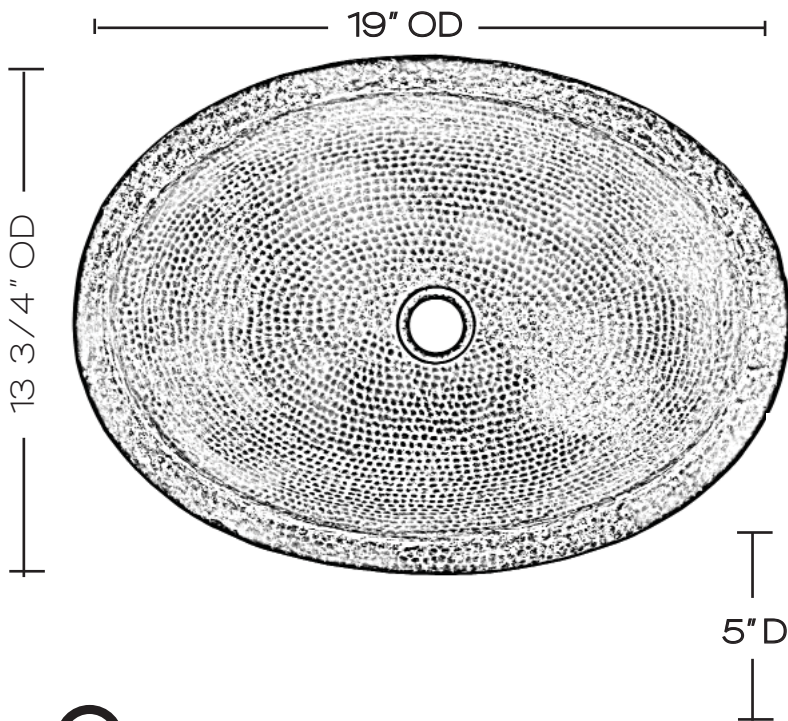

# Fired Copper Matisse

20P

## Grid Drain - Fired Copper

TDG-15FC

### SINK DETAILS

Oval handcrafted solid copper in fired copper finish.  
 Coordinating drain included.  
 Mounting Options: Under Mount or Drop-In

PART	DESCRIPTION	QUANTITY
A	Bath Sink	1
B	Grid Drain	1

Your copper sink A is handmade and therefore a work of art. Each sink is unique and can vary 1/4" in either direction. We highly recommend waiting to receive your sink before cutting your counter top.