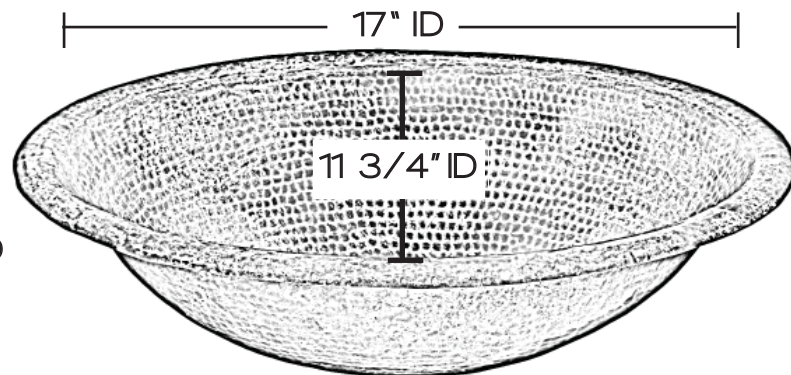

# Fired Copper Matisse

20P

## Grid Drain - Fired Copper

TDG-15FC

### SINK DETAILS

Oval handcrafted solid copper in fired copper finish.  
 Coordinating drain included.  
 Mounting Options: Under Mount or Drop-In

PART	DESCRIPTION	QUANTITY
A	Bath Sink	1
B	Grid Drain	1

Your copper sink A is handmade and therefore a work of art. Each sink is unique and can vary 1/4" in either direction. We highly recommend waiting to receive your sink before cutting your counter top.