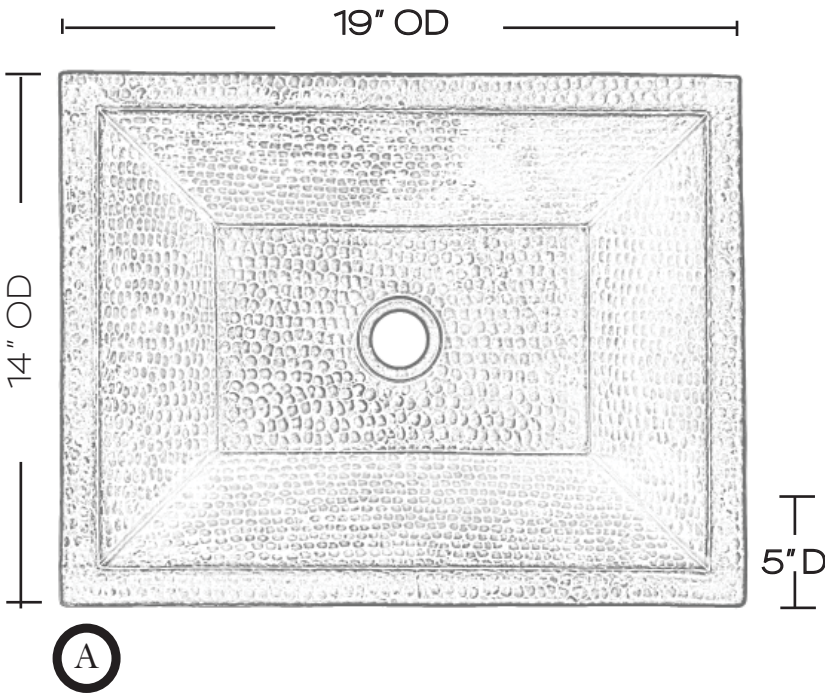

SINK DETAILS

Rectangular double wall handcrafted solid copper in black copper finish.

Coordinating drain included.

Mounting Options: Partial Drop-In or Vessel Mount

PART	DESCRIPTION	QUANTITY
A	Bath Sink	1
B	Grid Drain	1

Your copper sink A is handmade and therefore a work of art. Each sink is unique and can vary 1/4" in either direction. We highly recommend waiting to receive your sink before cutting your counter top.