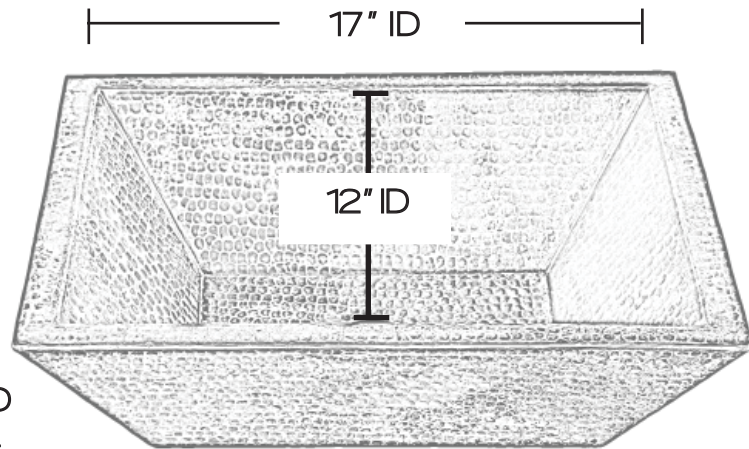

SINK DETAILS

Rectangular double wall handcrafted solid copper in black copper finish.

Coordinating drain included.

Mounting Options: Partial Drop-In or Vessel Mount

PART	DESCRIPTION	QUANTITY
A	Bath Sink	1
B	Grid Drain	1

Your copper sink A is handmade and therefore a work of art. Each sink is unique and can vary 1/4" in either direction. We highly recommend waiting to receive your sink before cutting your counter top.