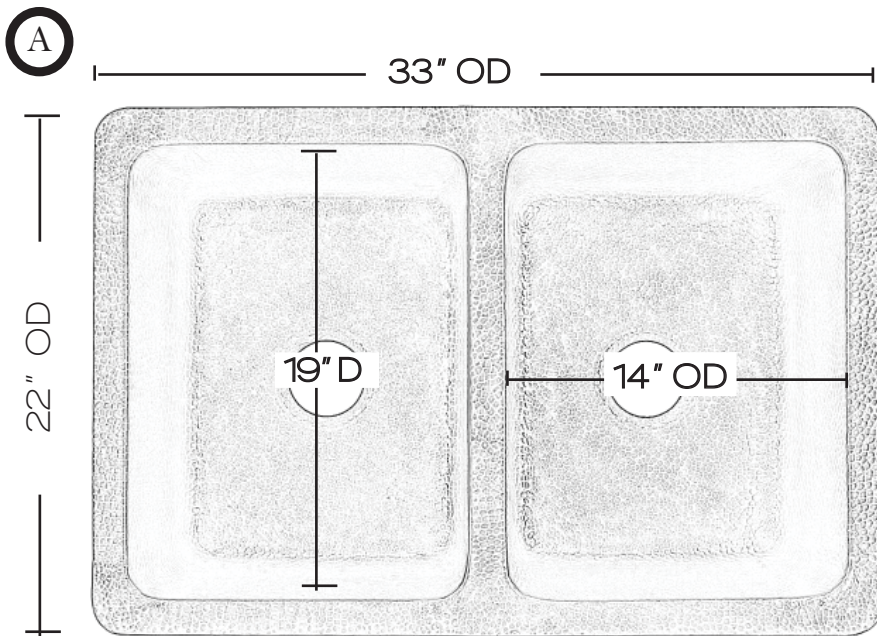

SINK DETAILS

Farmhouse Apron Front Double Bowl Hand Hammered Solid Copper Seamless Construction in Medium Antique Finish.

Coordinating drain included.

Mounting Options: Under Mount or Drop-In

PART	DESCRIPTION	QUANTITY
A	Kitchen Sink	1
B	Basket Strainer	1
C	Disposal Flange and Stopper	1

Your copper sink A is handmade and therefore a work of art. Each sink is unique and can vary 1/4" in either direction. We highly recommend waiting to receive your sink before cutting your counter top.