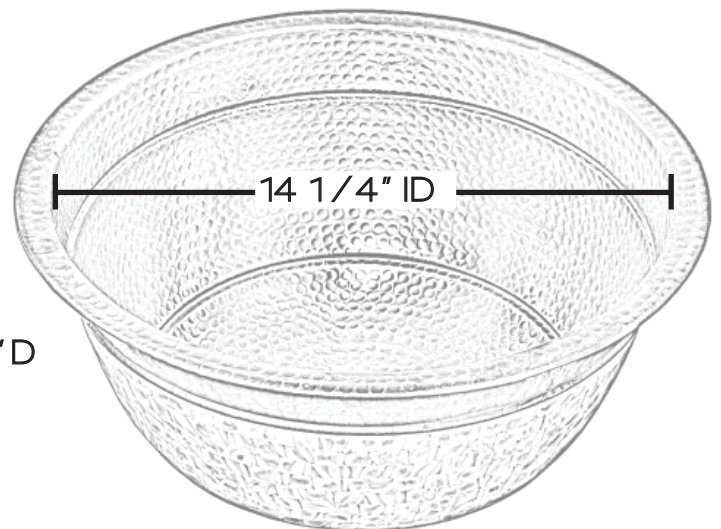

SINK DETAILS

Round solid copper handcrafted in antique copper with mother of pearl mosaic.

Coordinating drain included.

Mounting Options: Partial Drop-In or Vessel Mount

PART	DESCRIPTION	QUANTITY
A	Bath Sink	1
B	Grid Drain	1

16 1/4" OD

7 1/2" D

Your copper sink A is handmade and therefore a work of art. Each sink is unique and can vary 1/4" in either direction. We highly recommend waiting to receive your sink before cutting your counter top.