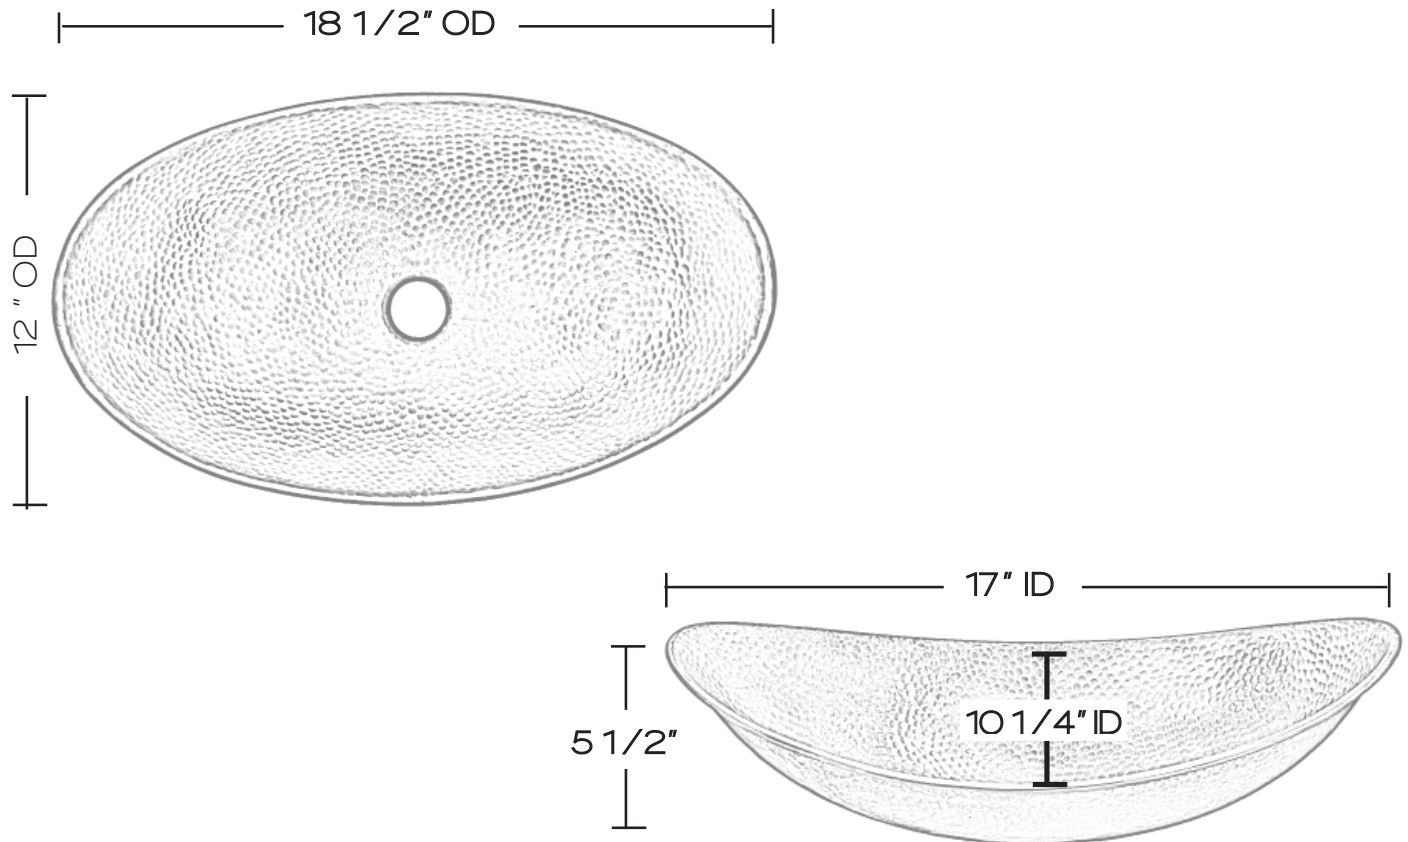

SINK DETAILS

Oval boat shaped in handcrafted solid copper in medium antique copper finish.

Coordinating drain available.

Mounting Options: Partial Drop-In or Vessel Mount

Your copper sink is handmade and therefore a work of art. Each sink is unique and can vary 1/4" in either direction. We highly recommend waiting to receive your sink before cutting your counter top.