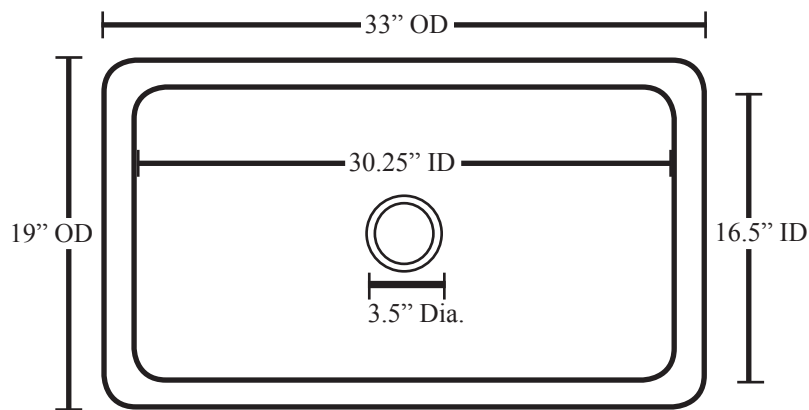

THOMPSON TRADERS

Brewster KST-3821HA-ND

SINK DETAILS

- Kitchen Sink
- Hand Hammered Solid Copper 16 Gauge
- Medium Antique Finish
- Coordinating Drain Available: TDB35-AC
- Mounting Options: Under Mount or Drop-in
- Limited Lifetime Warranty

OD: 33" x 19" x 9"
ID: 30 1/4" x 16 1/2" x 9"

Your copper sink is handmade and therefore a work of art. Each sink is unique and can vary 1/4" in either direction. We highly recommend waiting to receive your sink before cutting your counter top.