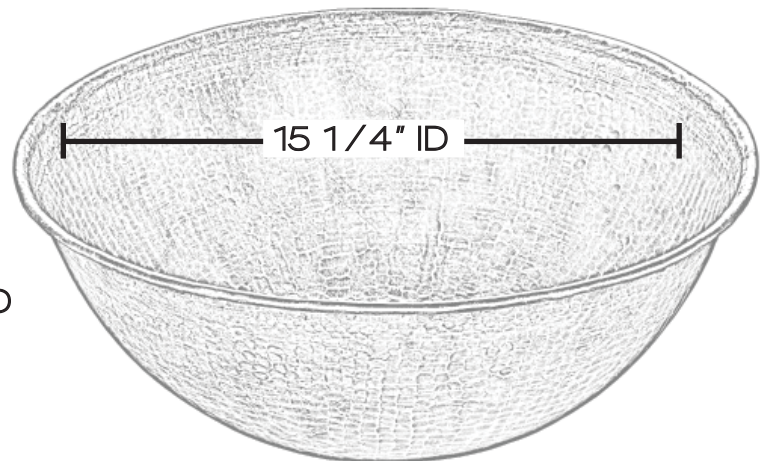

## SINK DETAILS

Round handcrafted solid copper in fired copper finish.  
Coordinating drain included.  
Mounting Options: Partial Drop-In or Vessel Mount

PART	DESCRIPTION	QUANTITY
A	Bath Sink	1
B	Grid Drain	1

16" OD

6" D

Your copper sink A is handmade and therefore a work of art. Each sink is unique and can vary 1/4" in either direction. We highly recommend waiting to receive your sink before cutting your counter top.