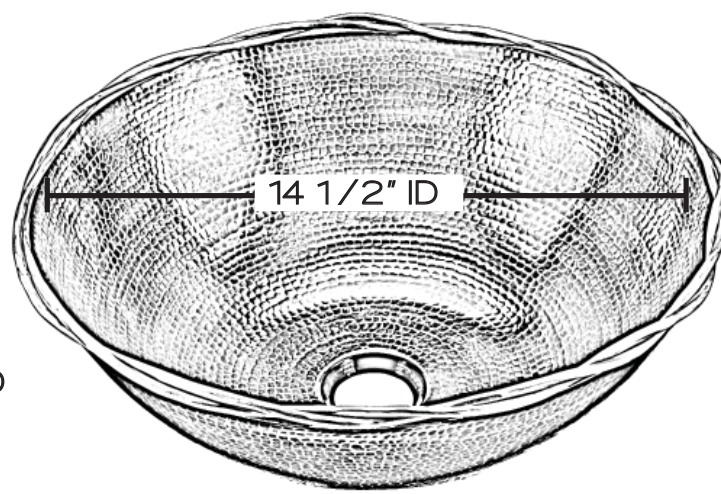

SINK DETAILS

---

Round handcrafted solid copper in black copper finish with a hammered nickel finished twisted rim.

Coordinating drain available.

Mounting Options: Under Mount or Drop-In

————— 15" OD —————

6" D

14 1/2" ID

---

Your copper sink is handmade and therefore a work of art. Each sink is unique and can vary 1/4" in either direction. We highly recommend waiting to receive your sink before cutting your counter top.