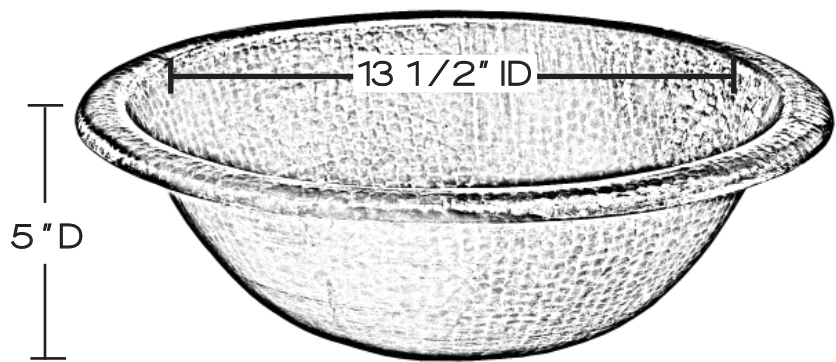

SINK DETAILS

Round handcrafted solid copper in fired copper finish.
Coordinating drain included.
Mounting Options: Under Mount or Drop-In

PART	DESCRIPTION	QUANTITY
A	Bath Sink	1
B	Grid Drain	1

15 1/2" OD

Your copper sink A is handmade and therefore a work of art. Each sink is unique and can vary 1/4" in either direction. We highly recommend waiting to receive your sink before cutting your counter top.