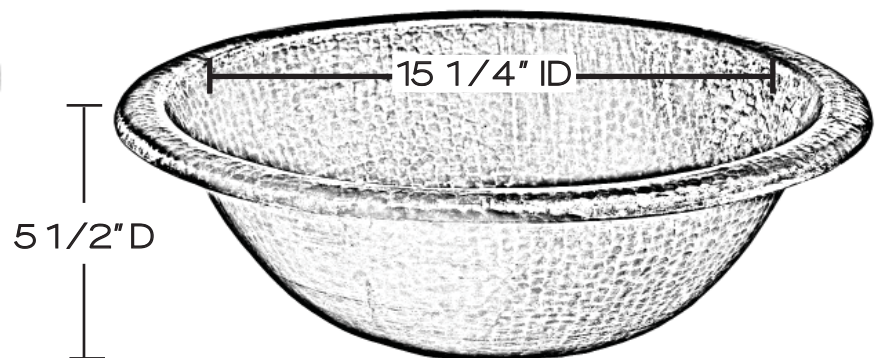

SINK DETAILS

Round handcrafted solid copper in fired copper finish.
Coordinating drain included.
Mounting Options: Under Mount or Drop-In

PART	DESCRIPTION	QUANTITY
A	Bath Sink	1
B	Grid Drain	1

17 1/4" OD

Your copper sink A is handmade and therefore a work of art. Each sink is unique and can vary 1/4" in either direction. We highly recommend waiting to receive your sink before cutting your counter top.