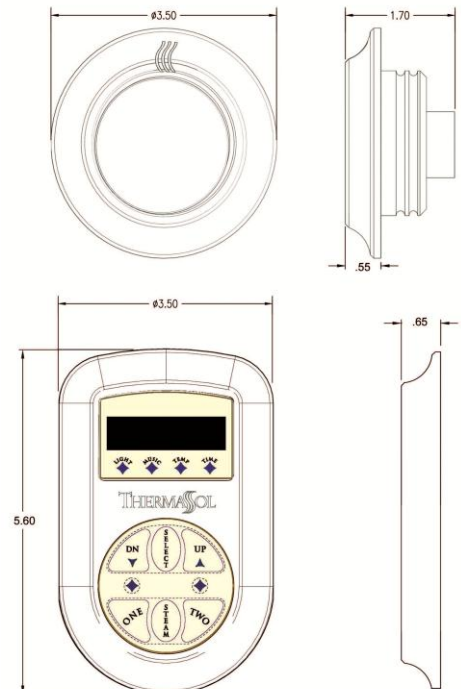

SPECIFICATIONS (cont.) – Aromatherapy Steam Head

Construction..... 360 Half Hard Brass
 Aromatherapy.....Integral Reservoir
 Operation.....Thermal operated retractable outlet

Signature Series

- Time and temperature maintenance
- 2 memory settings
- Last setting memory
- Day clock
- Operates Auto PowerFlush™ (PRO & AF Series)
- Operates optional light and music system
- All metal construction - PVD plating technology
- 14 finishes
- Enhanced diagnostics

The control should be installed 60” inches from the floor of the shower, inside the shower only, and away from the steam head.

The steam head should be installed 12” inches from the floor and 6” from any wall, locate as far as possible from the bathing seating or location of the users, and not below any fixtures.

Product Specification:

The user interface control shall be 5.6” x 3.5” x 0.65” in dimension. The Control shall be made from billet aluminum and includes the ability to operate and control: Smart Steam, Fast Start, Auto PowerFlush, Light and Sound System. By using a 100% networked digital technology.

Shipping Information:

Weight.....4 lbs.
 Length.....12 in.
 Width.....12 in.
 Height.....6 in.

Style Information:

The control and steam head is shown in Traditional

Traditional Edge

For any further assistance please contact ThermaSol at 800.776.0711 or sales@thermasol.com