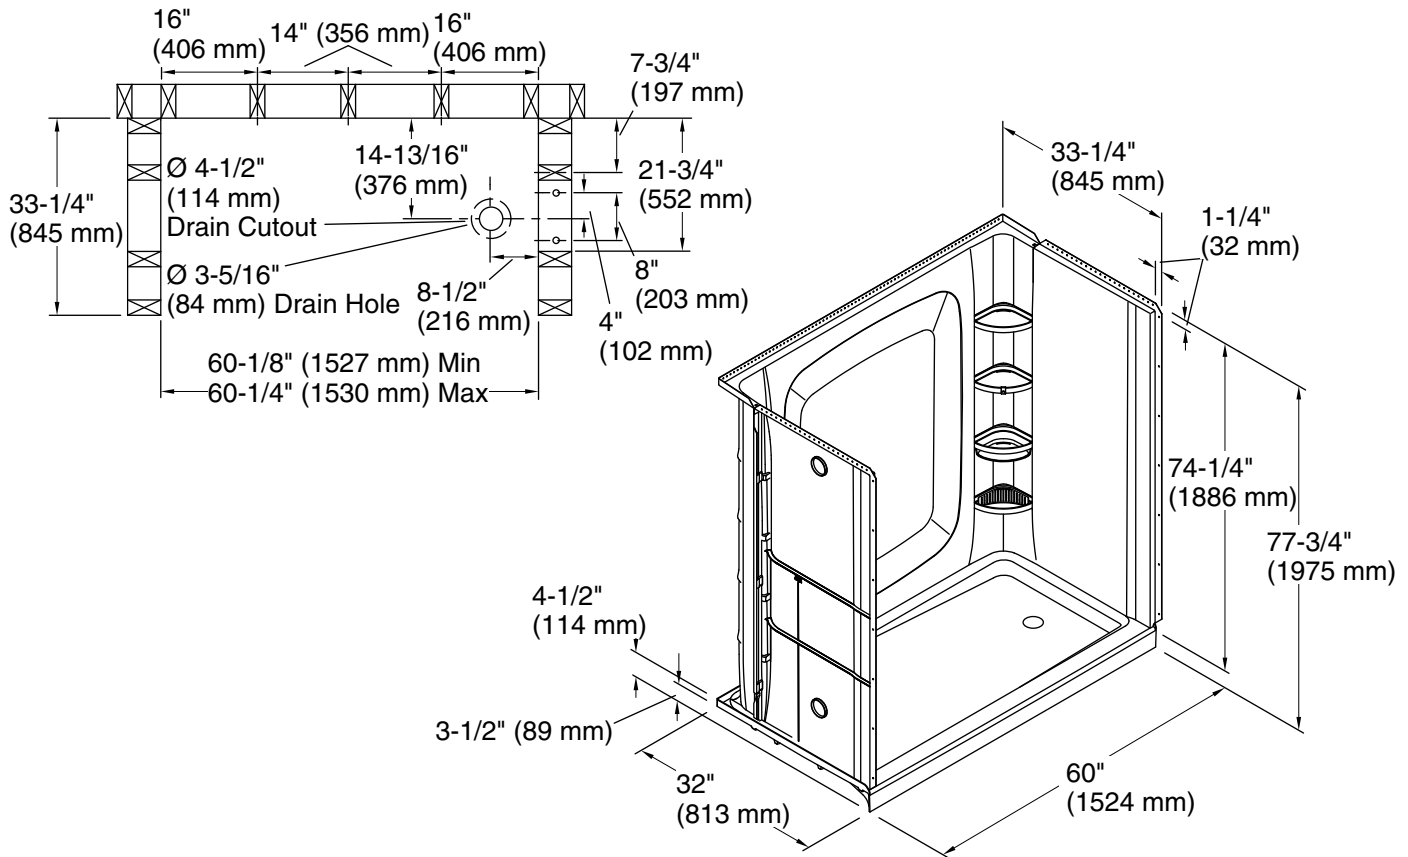

Included Components

Product consists of:

- 72332100 60" x 72-5/8" shower back wall
- 72181120 60" x 32" right-hand shower base
- 72425100-0

Additional Components:

- 10-piece Accessory Kit

Codes/Standards

- CSA B45.5/IAPMO Z124
- ASTM E162
- ASTM E662
- HUD, UM Bulletin 73

Technical Information

All product dimensions are nominal.

Installation: Three-wall alcove
 Drain location: Right
 Drain hole diameter: 3-5/16" (84 mm)
 Minimum flat for door: 3" (76 mm)
 Threshold height: 3-1/2" (89 mm)
 Maximum door height: 73" (1854 mm)
 Maximum door width: 56-5/8" (1438 mm)