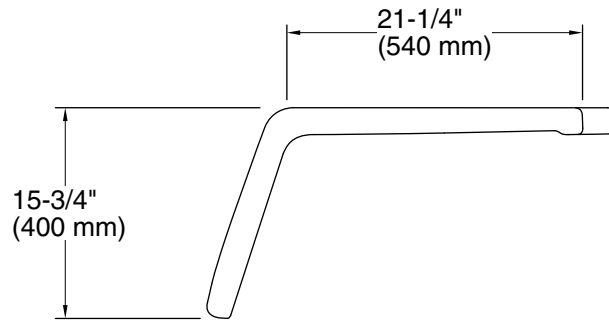

Features

- Injection-molded polypropylene plastic.
- Can be positioned on right side of shower or removed completely.
- 12" deep, 16" tall.
- Holds up to 300 lbs.

Recommended Products/Accessories

- 80001012 12" straight grab bar
- 80001018 18" straight grab bar
- 80001024 24" straight grab bar
- 80011032 32" straight grab bar
- 80001036 36" straight grab bar
- 80012222 22" curved grab bar
- 72280100 48" seated shower stall
- 72280103-N 48" seated shower with Aging in Place grab bars
- 72280103-V 48" seated shower with Aging in Place grab bars
- 72280106 48" seated shower stall w/Aging in Place backerboards
- 72281100 48" seated shower base
- 72284100 48" wall set
- 72284103-N 48" shower wall set with Aging in Place grab bars
- 72284103-V 48" shower wall set with Aging in Place grab bars
- 72284106 48" shower wall set with Aging in Place backerboards
- 72290100 60" seated shower stall
- 72290103-N 60" seated shower with Aging in Place grab bars
- 72290103-V 60" seated shower with Aging in Place grab bars
- 72290106 60" seated shower stall w/Aging in Place backerboards
- 72291100 60" seated shower base

Color	Code	Description
	0	White
	96	KOHLER Biscuit

Technical Information

All product dimensions are nominal.