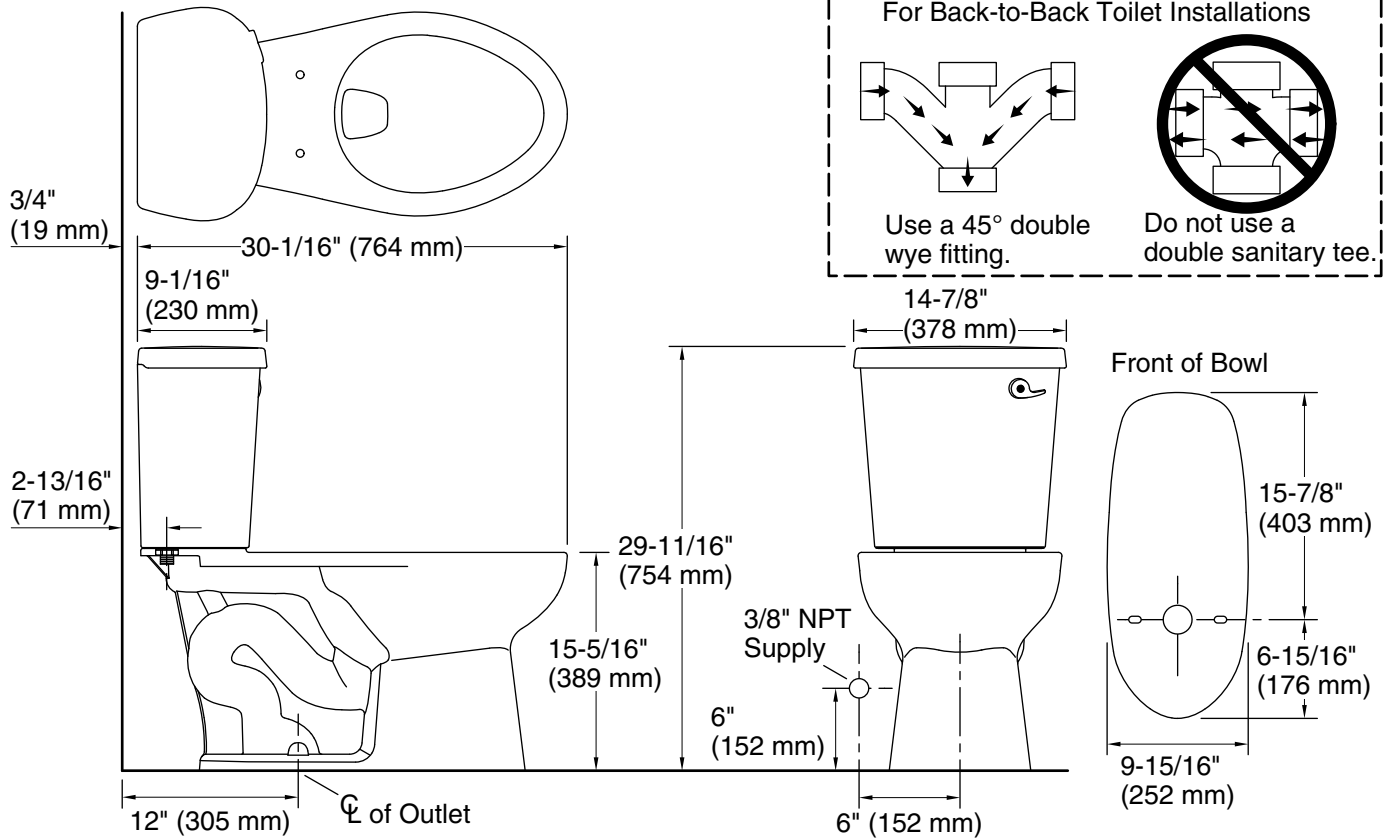

Valton™

Two-piece elongated toilet
402415-RA

Features

- Two-piece toilet.
- Elongated bowl offers added room and comfort.
- 1.6 gallons per flush (gpf).
- Color-matched right-hand white trip lever included.
- 2" fully glazed trapway.
- Combination consists of the 403378 bowl and 404562-RA tank.

Technology

- Pro Force® Plus flushing technology delivers greater flushing power than previous Pro Force® models.

Installation

- Standard 12" rough-in.
- Three-bolt installation.
- Seat and supply line not included.

403378 Elongated toilet bowl
404562-RA Toilet tank

Codes/Standards

ASME A112.19.2/CSA B45.1
DOE - Energy Policy Act 1992

STERLING® Warranty - Toilets and Lavatories

See website for detailed warranty information.

Available Colors/Finishes

Color tiles intended for reference only.

Color	Code	Description
-------	------	-------------

	0	White
--	---	-------

Technical Information

All product dimensions are nominal.

- Toilet type: Two-piece, Floor-mount
- Waste Outlet: Floor
- Bowl shape: Elongated
- Flush type: Gravity siphon jet
- Water Consumption
 - Full: 1.6 gpf (6 lpf)
- Rough-in: 12" (305 mm)