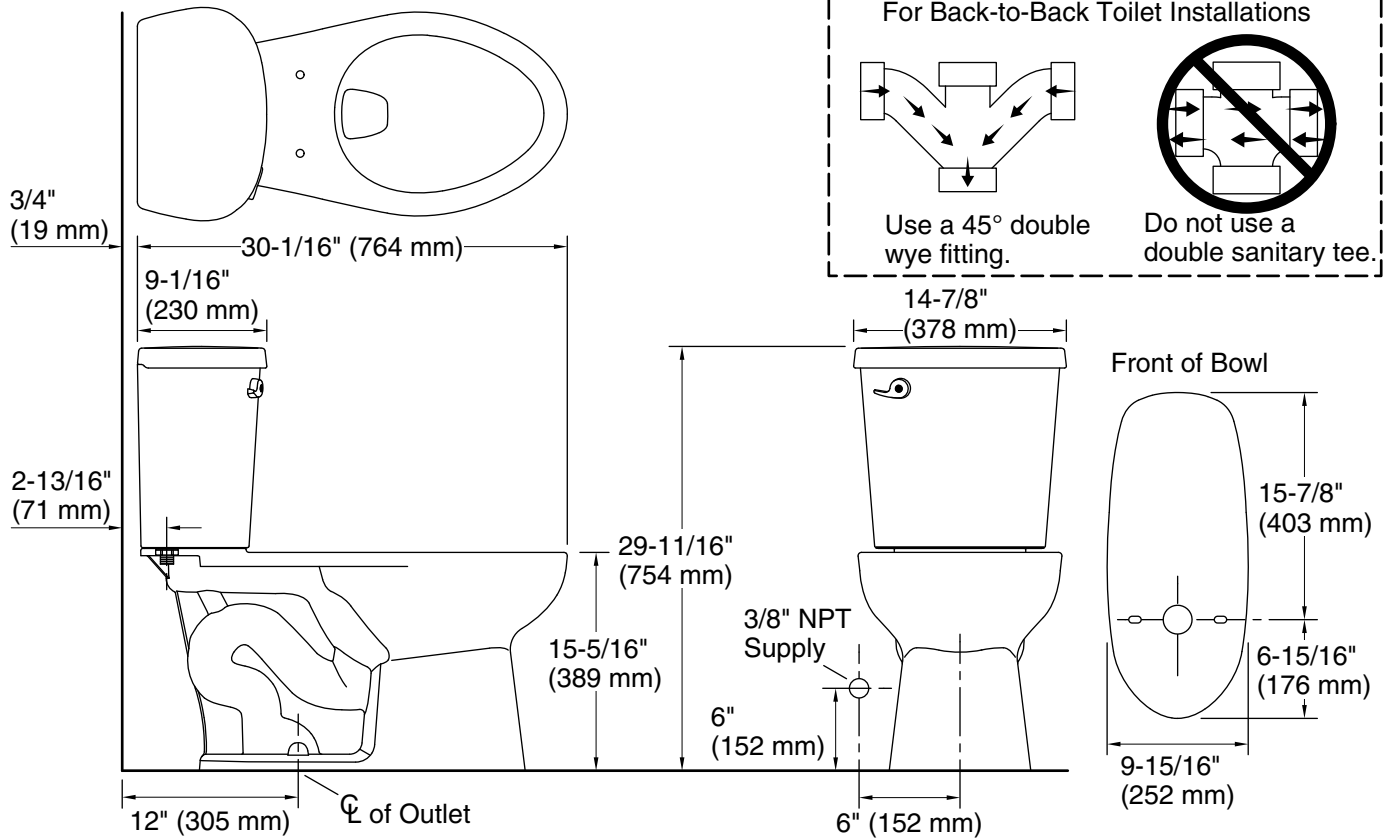

Valton™

Two-piece elongated toilet
402415

Features

- Two-piece toilet.
- Elongated bowl offers added room and comfort.
- 1.6 gallons per flush (gpf).
- Color-matched left-hand white trip lever included.
- 2" fully glazed trapway.
- Combination consists of the 403378 bowl and 404562 tank.

Technology

- Pro Force® Plus flushing technology delivers greater flushing power than previous Pro Force® models.

Installation

- Standard 12" rough-in.
- Three-bolt installation.
- Seat and supply line not included.

- 403378 Elongated toilet bowl
- 404562 Toilet tank

Codes/Standards

ASME A112.19.2/CSA B45.1
DOE - Energy Policy Act 1992

STERLING® Warranty - Toilets and Lavatories

See website for detailed warranty information.

Available Colors/Finishes

Color tiles intended for reference only.

Color	Code	Description
-------	------	-------------

	0	White
--	---	-------

Technical Information

All product dimensions are nominal.

- Toilet type: Two-piece, Floor-mount
- Waste Outlet: Floor
- Bowl shape: Elongated
- Flush type: Gravity siphon jet
- Water Consumption
 - Full: 1.6 gpf (6 lpf)
- Rough-in: 12" (305 mm)