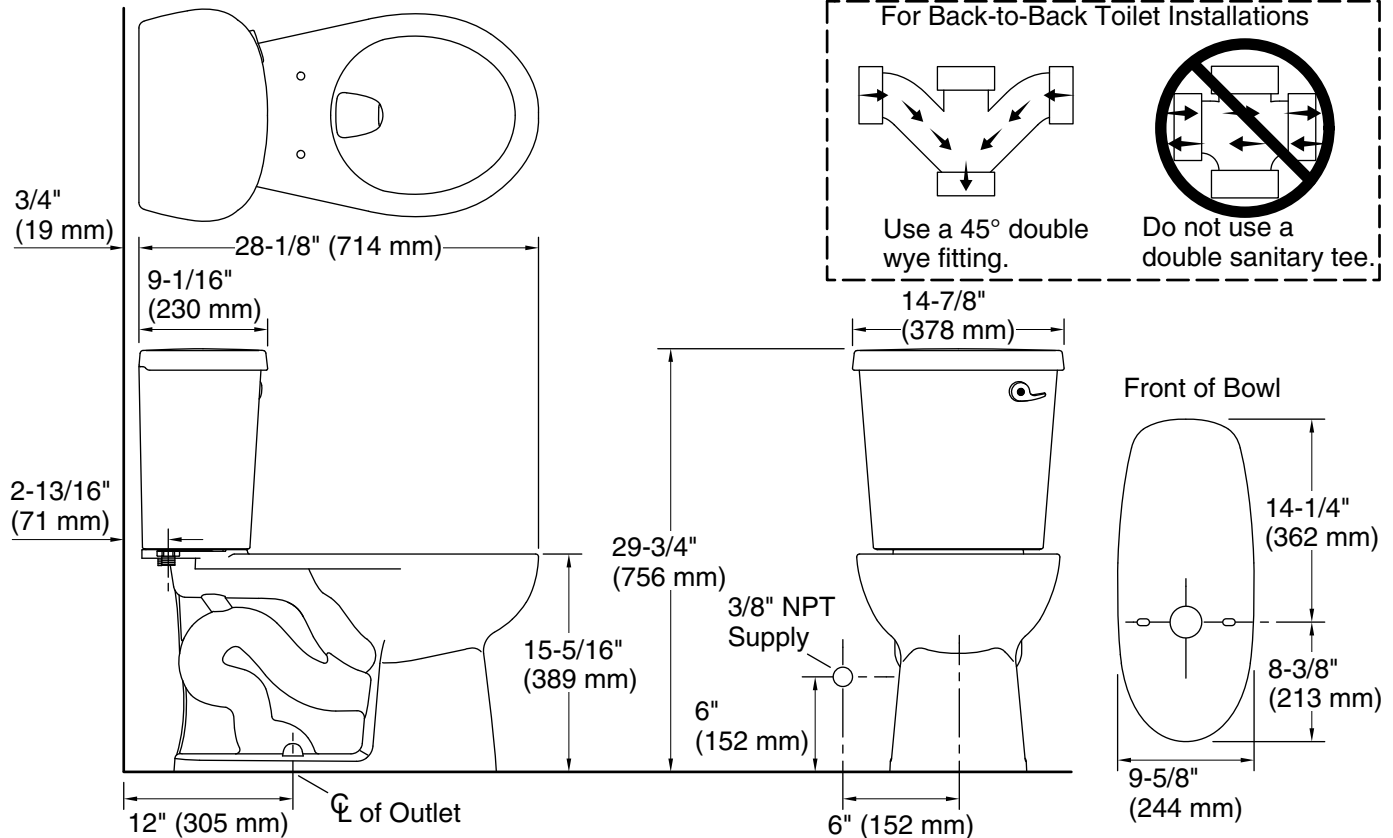

Features

- Two-piece toilet.
- Round-front bowl offers an ideal solution for smaller baths and powder rooms.
- 1.6 gallons per flush (gpf).
- Color-matched right-hand white trip lever included.
- 2" fully glazed trapway.
- Combination consists of the 403377 bowl and 404562-RA tank.

Technology

- Pro Force® Plus flushing technology delivers greater flushing power than previous Pro Force® models.

Installation

- Standard 12" rough-in.
- Three-bolt installation.
- Seat and supply line not included.

Available Colors/Finishes

Color tiles intended for reference only.

Color	Code	Description
-------	------	-------------

	0	White
--	---	-------

Technical Information

All product dimensions are nominal.

Toilet type: Two-piece, Floor-mount
 Waste Outlet: Floor
 Bowl shape: Round-front
 Flush type: Gravity siphon jet

Water Consumption
 Full: 1.6 gpf (6 lpf)

Fixture Supply Requirements

Min static pressure: 15 psi (103.4 kPa)
 Max static pressure: 80 psi (551.6 kPa)

Notes

Install this product according to the installation instructions.
 For back-to-back toilet installations: Use only a 45° double wye fitting.