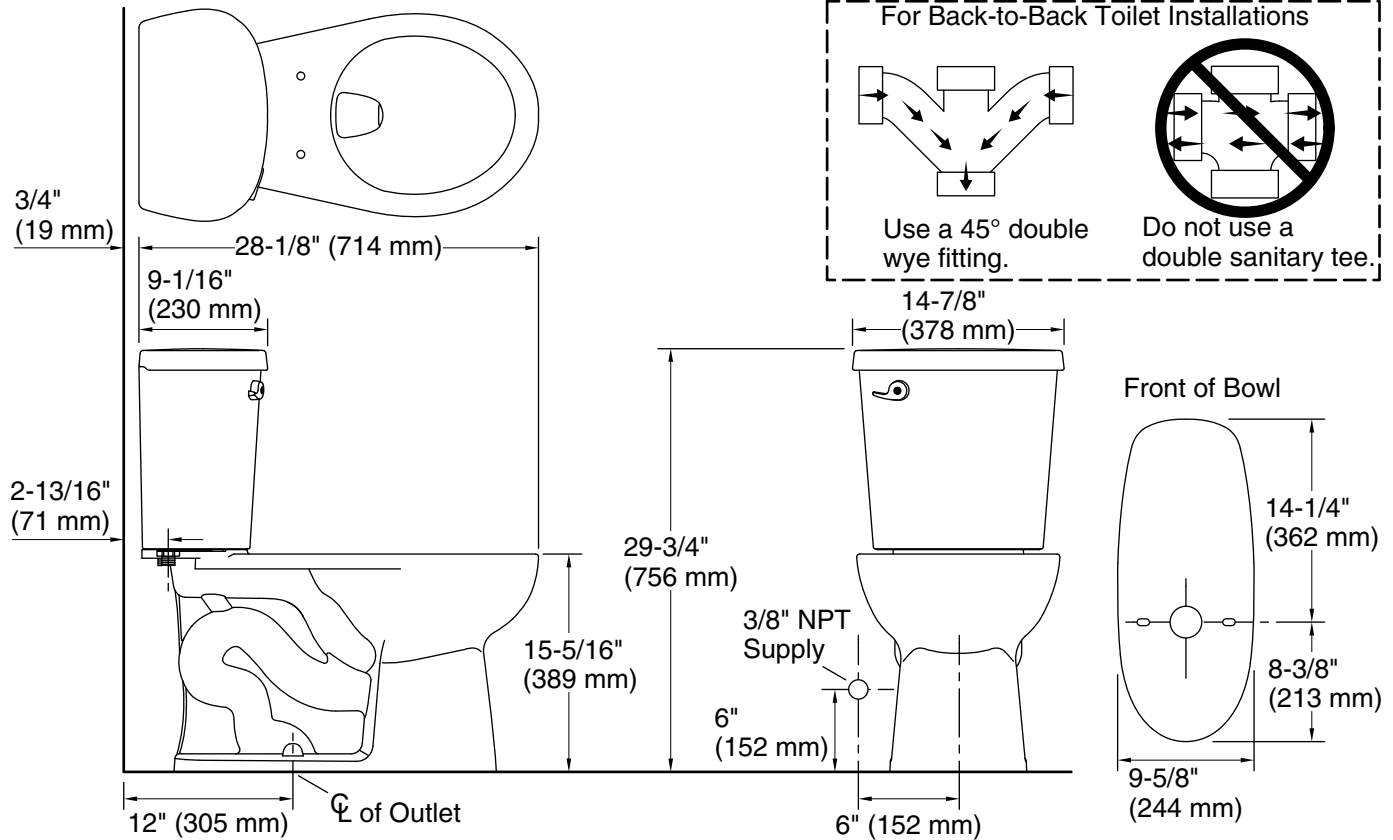

Technical Information

All product dimensions are nominal.

Toilet type: Two-piece, Floor-mount

Waste Outlet: Floor

Bowl shape: Round-front

Flush type: Gravity siphon jet

Water Consumption

Full: 1.6 gpf (6 lpf)

Rough-in: 12" (305 mm)

Fixture Supply Requirements

Min static pressure: 15 psi (103.4 kPa)

Max static pressure: 80 psi (551.6 kPa)

Notes

Install this product according to the installation instructions.

For back-to-back toilet installations: Use only a 45° double wye fitting.