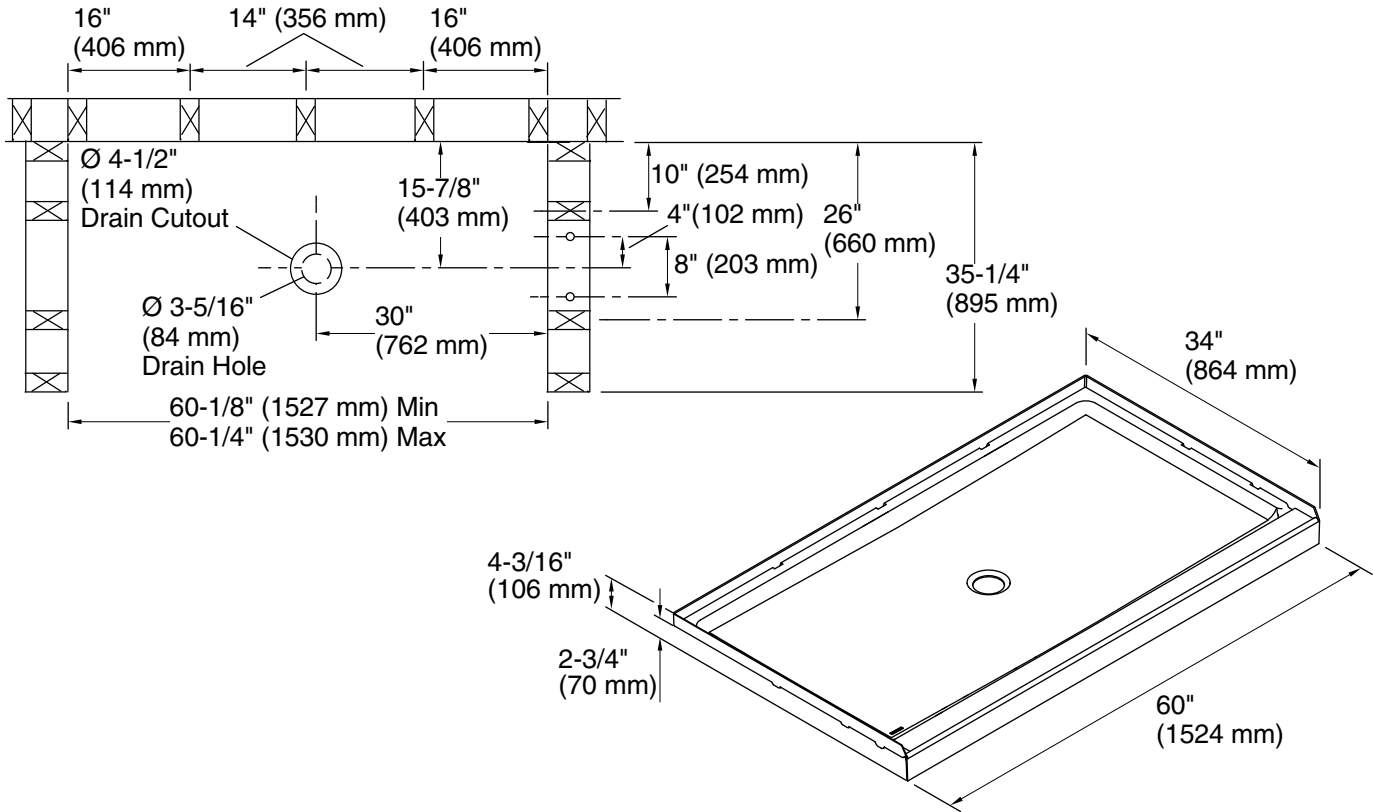

## Available Colors/Finishes

*Color tiles intended for reference only.*

Color	Code	Description
	0	White
	96	KOHLER Biscuit

**Technical Information**

All product dimensions are nominal.

Installation: Three-wall alcove  
 Drain location: Center  
 Weight: 37.5 lbs (17 kg)