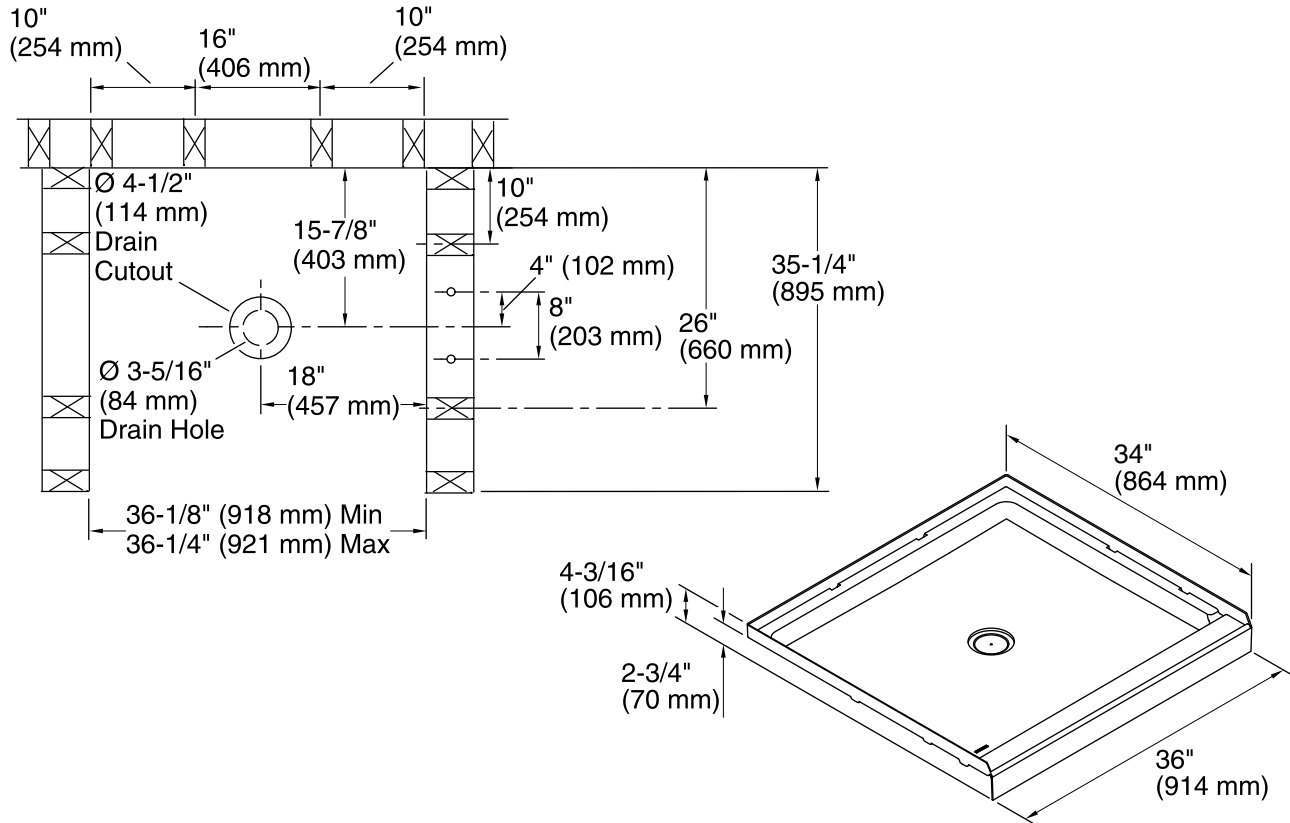

**Features**

- Full-length water containment guard and weep channels redirect water into the base, providing four-sided water containment
- Low, three-inch threshold provides easy entry and exit from the shower
- Suitable for a wide variety of wall types and shower doors
- Compatible with STORE+ shower walls
- Made of solid Vikrell® material for strength and durability
- Durable high-gloss finish provides a smooth, shiny surface that is easy to clean

### Technical Information

All product dimensions are nominal.

Installation: Three-wall alcove

Drain location: Center

Weight: 23 lbs (10.4 kg)