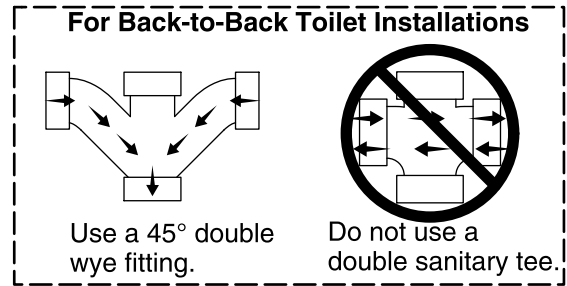

Technical Information

All product dimensions are nominal.

- Toilet type: Two-piece, Floor-mount
- Waste Outlet: Floor
- Bowl shape: Elongated
- Flush type: Gravity siphon jet
- Trap passageway: 2-1/8" (54 mm)
- Water Consumption
  - Full: 1.6 gpf (6 lpf)
- Rough-in: 12" (305 mm)

Notes

- Install this product according to the installation instructions.
- For back-to-back toilet installations: Use only a 45° double wye fitting.