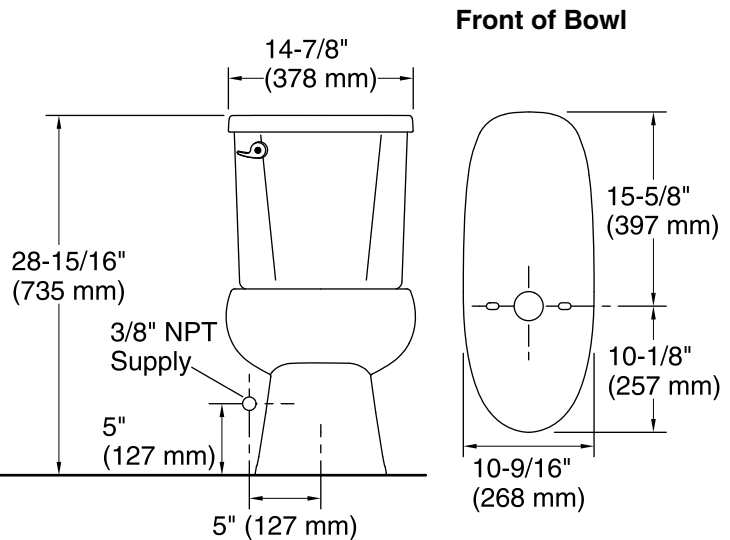

### Features

- Two-piece toilet.
- Elongated bowl offers added room and comfort.
- Standard height.
- 1.6 gallons per flush (gpf).
- Standard left-hand Polished Chrome trip lever include.
- 2-1/8" fully-glazed trapway.
- Combination consists of 403217 bowl and 402363 tank.

### Installation

- Three-bolt quick-connect installation.
- Standard 12" rough-in.
- Seat and supply line not included.

### Included Components

Product consists of:

- 403217 elongated toilet bowl
- 402363 toilet tank

Additional Components:

- Bolt cap accessory pack
- Tank cover
- Tank mounting hardware
- Trip lever

### Available Colors/Finishes

*Color tiles intended for reference only.*

Color	Code	Description
	0	White
	96	KOHLER Biscuit

**Technical Information**

All product dimensions are nominal.

- Toilet type: Two-piece, Floor-mount
- Waste Outlet: Floor
- Bowl shape: Elongated
- Flush type: Gravity siphon jet
- Trap passageway: 2-1/8" (54 mm)
- Water Consumption
  - Full: 1.6 gpf (6 lpf)
- Rough-in: 12" (305 mm)