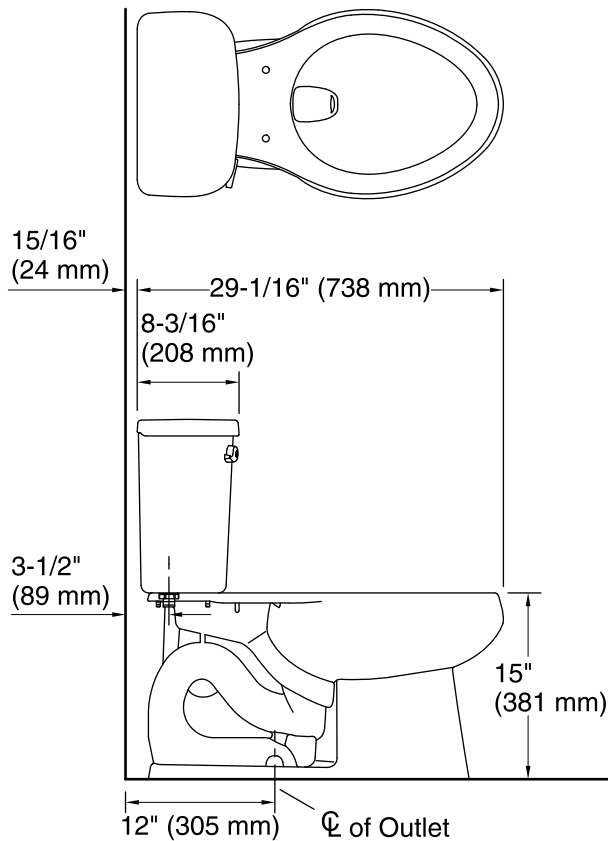

### Features

- Two-piece toilet.
- Elongated bowl offers added room and comfort.
- Standard height.
- 1.6 gallons per flush (gpf).
- Standard left-hand Polished Chrome trip lever include.
- 2-1/8" fully-glazed trapway.
- Combination consists of 403217 bowl and 402363 tank.

### Installation

- Three-bolt quick-connect installation.
- Standard 12" rough-in.
- Seat and supply line not included.

### Included Components

Product consists of:

- 403217 elongated toilet bowl
- 402363 toilet tank

Additional Components:

- Bolt cap accessory pack
- Tank cover
- Tank mounting hardware
- Trip lever

### Available Colors/Finishes

*Color tiles intended for reference only.*

Color	Code	Description
	0	White
	96	KOHLER Biscuit

**Technical Information**

All product dimensions are nominal.

- Toilet type: Two-piece, Floor-mount
- Waste Outlet: Floor
- Bowl shape: Elongated
- Flush type: Gravity siphon jet
- Trap passageway: 2-1/8" (54 mm)
- Water Consumption
  - Full: 1.6 gpf (6 lpf)
- Rough-in: 12" (305 mm)