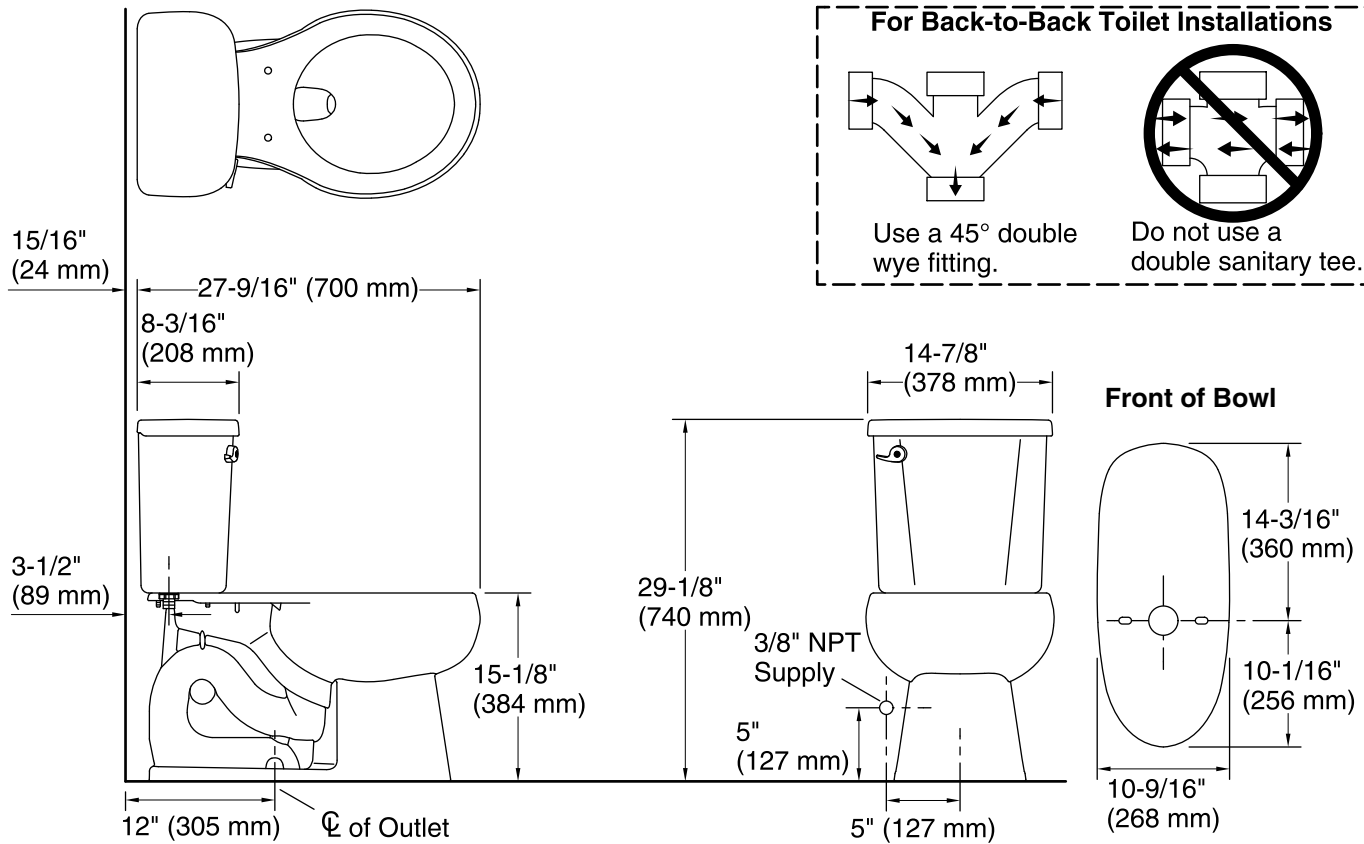

Features

- Two-piece toilet.
- Round-front bowl offers an ideal solution for smaller baths and powder rooms.
- Standard height.
- 1.6 gallons per flush (gpf).
- Standard left-hand Polished Chrome trip lever included.
- 2-1/8" fully-glazed trapway.
- Combination consists of the 403017 bowl and 402363 tank.

Included Components

Product consists of:

403017 round-front toilet bowl
402363 toilet tank

Additional Components:

Bolt cap accessory pack
Tank cover
Tank mounting hardware
Trip lever

Codes/Standards

ASME A112.19.2/CSA B45.1
DOE - Energy Policy Act 1992

Technical Information

All product dimensions are nominal.

- Toilet type: Two-piece, Floor-mount
- Waste Outlet: Floor
- Bowl shape: Round-front
- Flush type: Flush Valve
- Trap passageway: 2-1/8" (54 mm)
- Water Consumption
 - Full: 1.6 gpf (6 lpf)
- Water surface size: 10" x 8" (254 mm x 203 mm)
- Rim to water surface: 6-3/16" (157 mm)
- Rough-in: 12" (305 mm)

Notes

- Install this product according to the installation instructions.
- For back-to-back toilet installations: Use only a 45° double wye fitting.