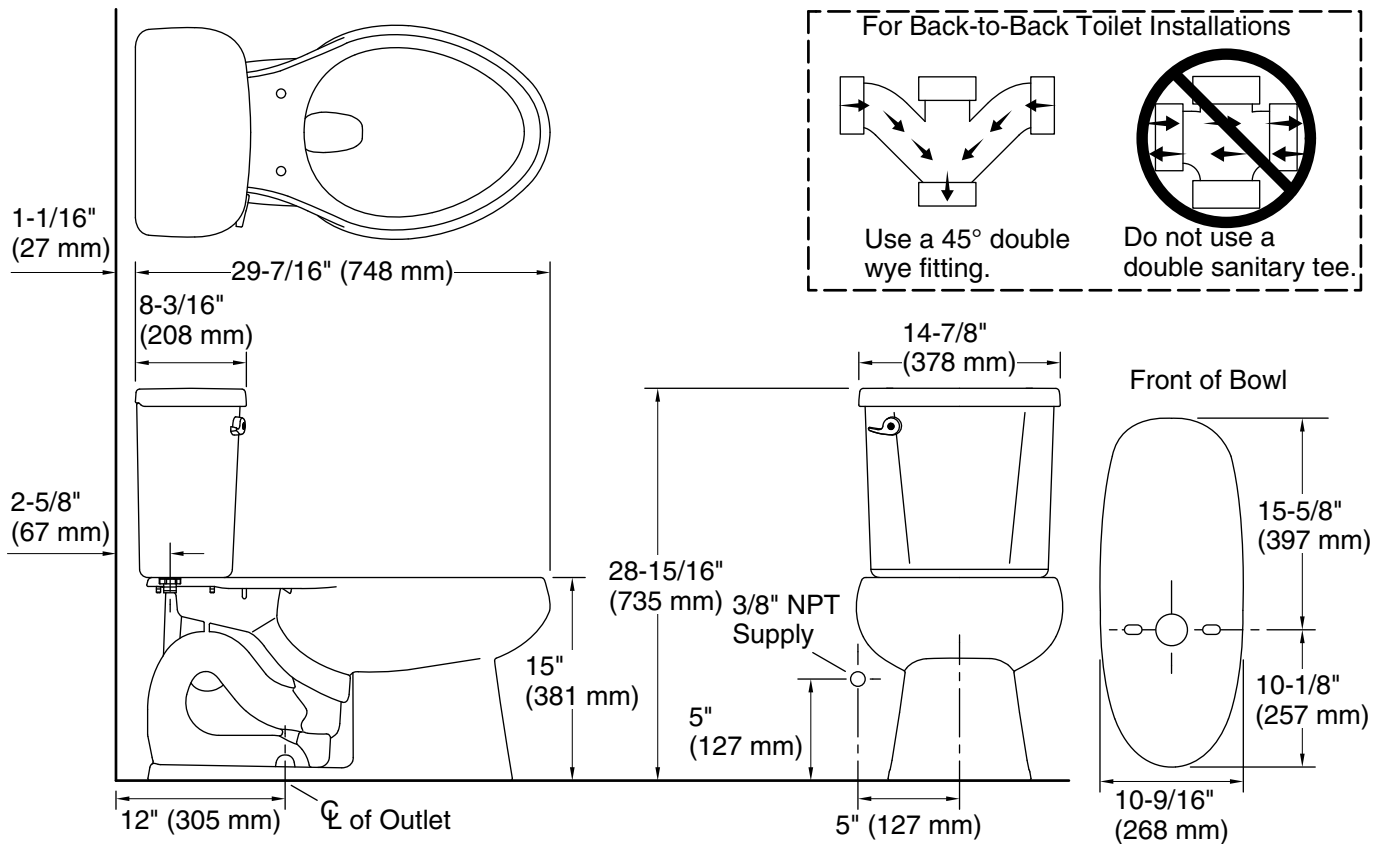

Technical Information

All product dimensions are nominal.

- Toilet type: Two-piece, Floor-mount
- Waste Outlet: Floor
- Bowl shape: Elongated
- Flush type: Gravity siphon jet
- Trap passageway: 8-1/8" (206 mm)
- Water Consumption
  - Full: 1.28 gpf (4.8 lpf)
- Rough-in: 12" (305 mm)

Notes

- Install this product according to the installation instructions.
- For back-to-back toilet installations: Use only a 45° double wye fitting.