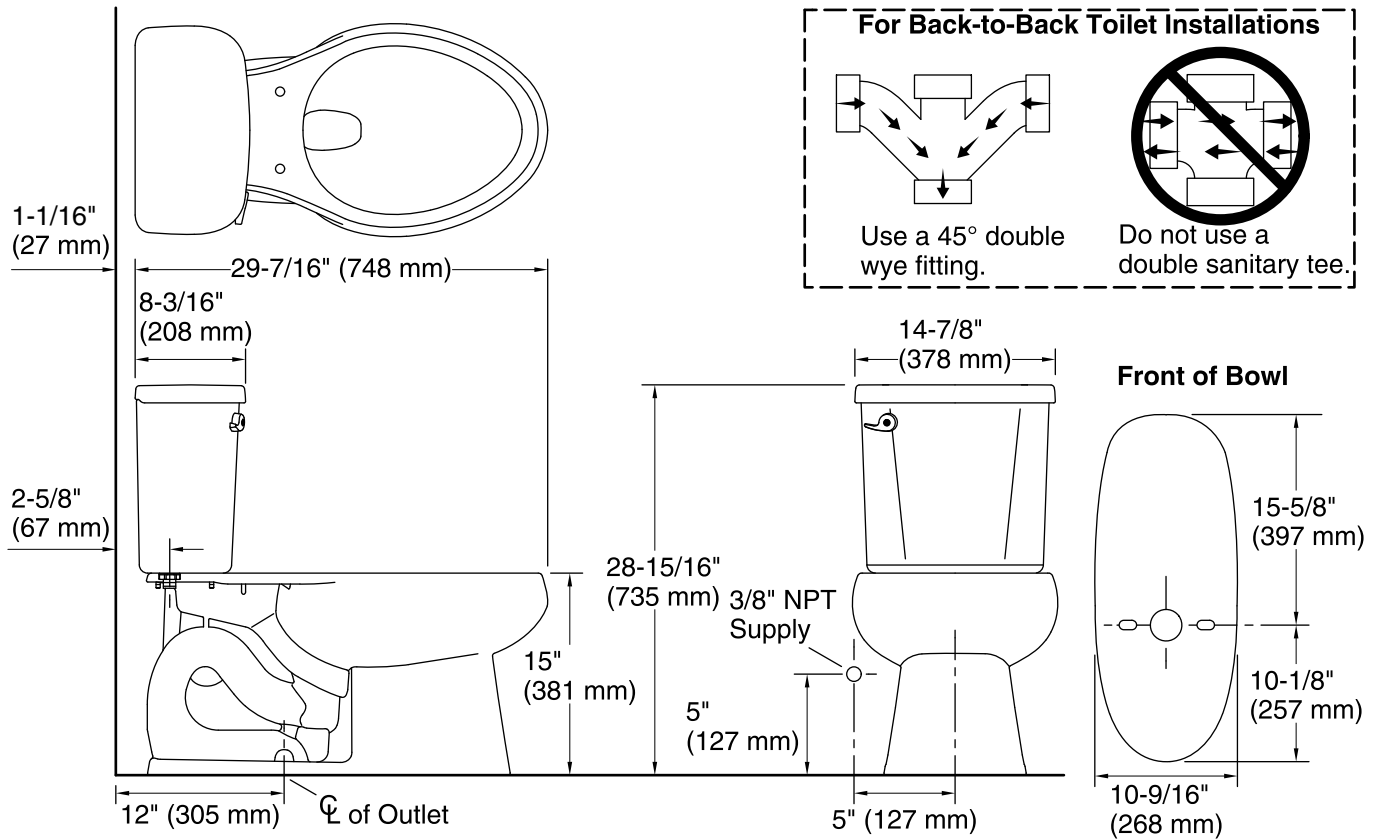

Features

- Two-piece toilet.
- Elongated bowl offers added room and comfort.
- Standard height.
- 1.28 gallons per flush (gpf).
- Standard left-hand Polished Chrome trip lever included.
- 2-1/8" fully-glazed trapway.

Included Components

Product consists of:

- 403217 elongated toilet bowl
- 402362 toilet tank

Additional Components:

- Bolt cap accessory pack
- Tank cover
- Tank mounting pack
- Trip lever

Codes/Standards

- ASME A112.19.2/CSA B45.1
- DOE - Energy Policy Act 1992
- EPA WaterSense®
- California Energy Commission (CEC)

Technical Information

All product dimensions are nominal.

- Toilet type: Two-piece, Floor-mount
- Waste Outlet: Floor
- Bowl shape: Elongated
- Flush type: Gravity siphon jet
- Trap passageway: 8-1/8" (206 mm)
- Water Consumption
 - Full: 1.28 gpf (4.8 lpf)
- Rough-in: 12" (305 mm)

Notes

- Install this product according to the installation instructions.
- For back-to-back toilet installations: Use only a 45° double wye fitting.