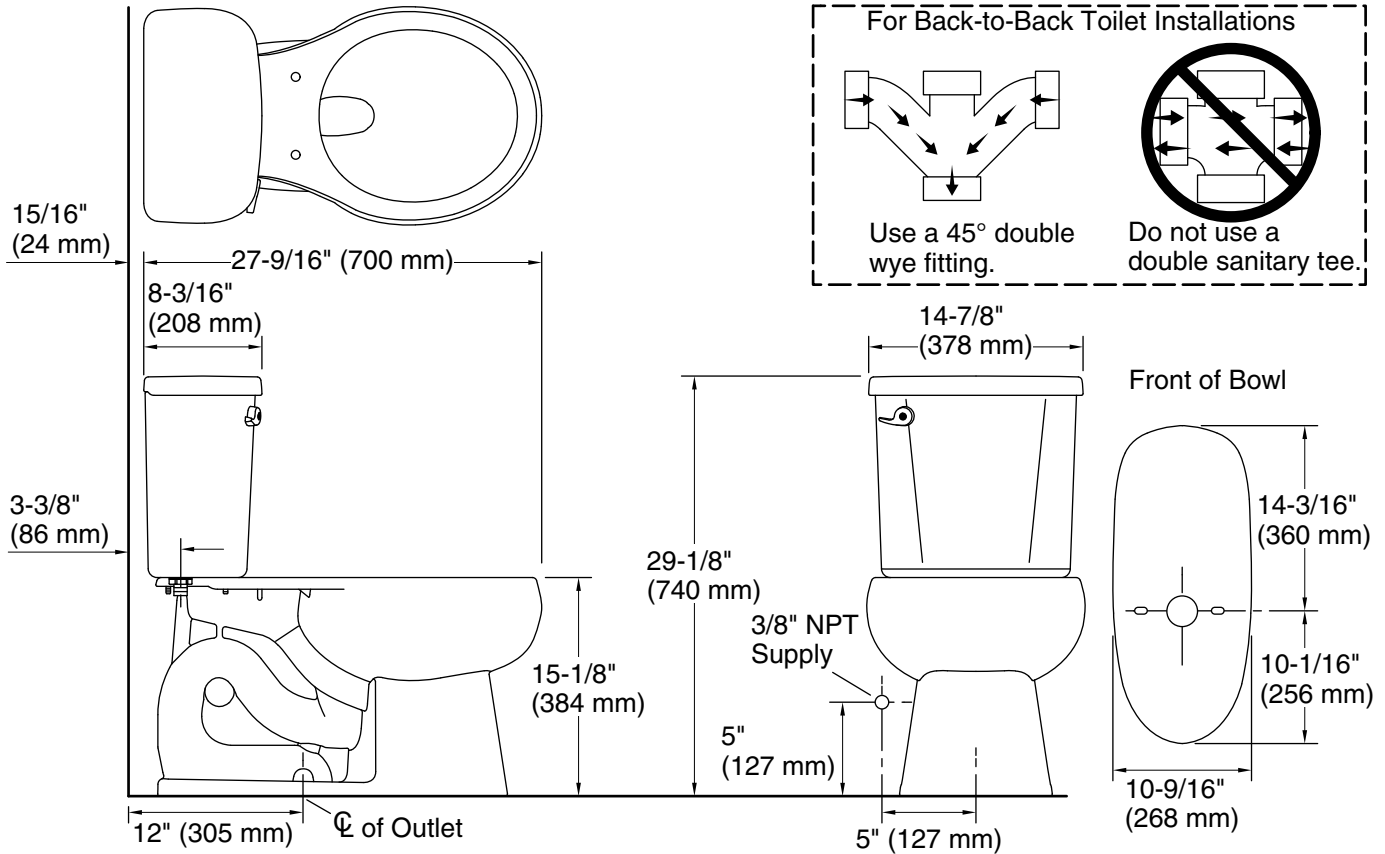

Windham™

Round-front toilet bowl

402320

Features

- Two-piece design.
- Round-front bowl offers an ideal solution for smaller bathrooms and powder rooms.
- Standard height.
- 1.28 gpf (4.8 lpf).
- 2-1/8" (54 mm) fully glazed trapway.

Technology

- Pro Force® Plus flushing technology delivers greater flushing power than previous Pro Force® models.

Installation

- Three-bolt quick-connect installation.
- Standard 12" (305 mm) rough-in.
- Seat and supply line sold separately.

For the most current Specification Sheet, go to www.sterlingplumbing.com.

Technical Information

All product dimensions are nominal.

- Toilet type: Two-piece, Floor-mount
- Waste Outlet: Floor
- Bowl shape: Round-front
- Flush type: Flush Valve
- Trap passageway: 2-1/8" (54 mm)
- Water Consumption
 - Full: 1.28 gpf (4.8 lpf)
- Water surface size: 10" x 8" (254 mm x 203 mm)
- Rim to water surface: 6-3/16" (157 mm)
- Rough-in: 12" (305 mm)

Notes

- Install this product according to the installation instructions.
- For back-to-back toilet installations: Use only a 45° double wye fitting.