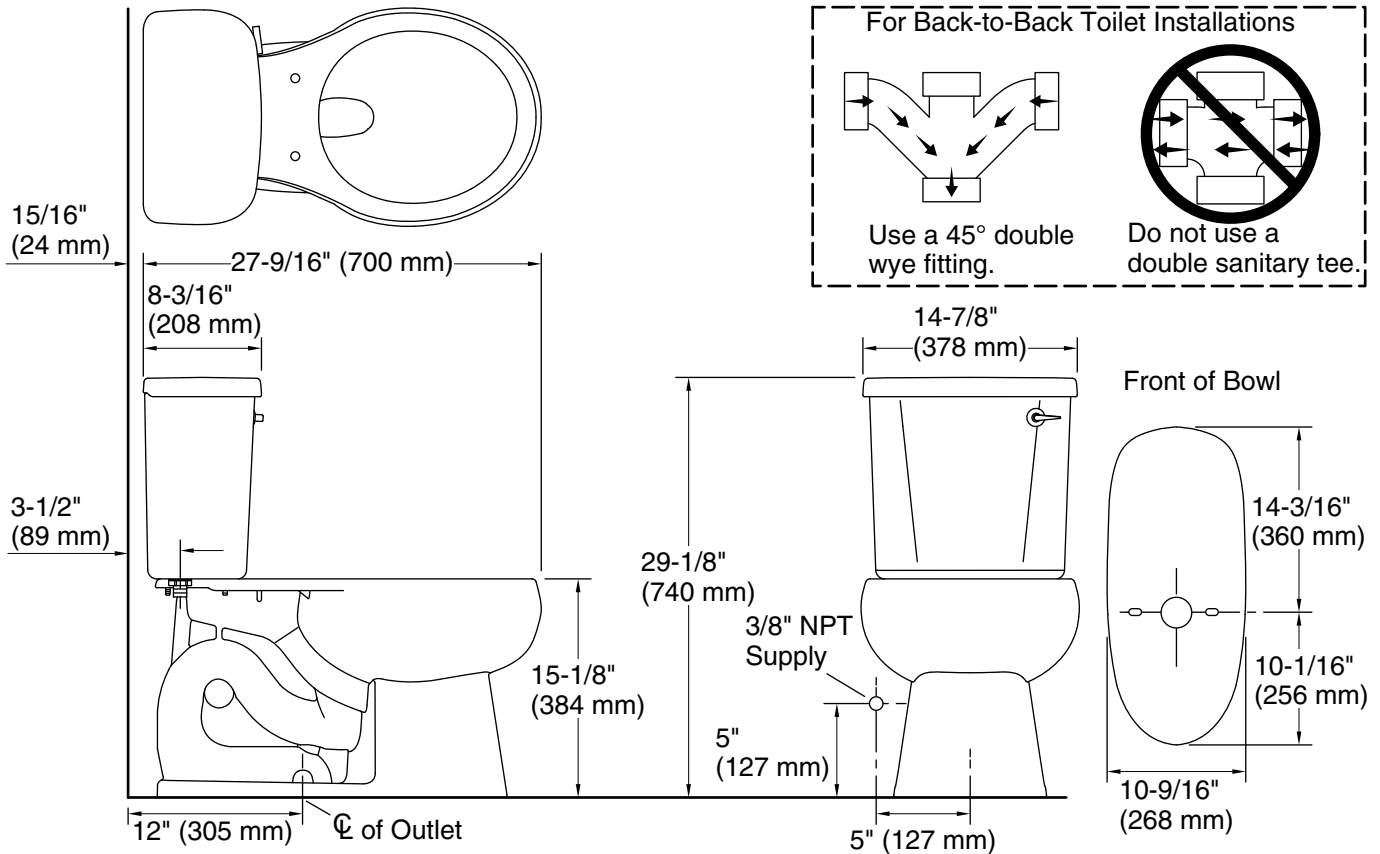

Windham™

Two-piece round-front 1.28 gpf toilet

402320-RA

Features

- Two-piece design.
- Round-front bowl offers an ideal solution for smaller bathrooms and powder rooms.
- Standard height.
- 1.28 gpf (4.8 lpf).
- Right-hand Polished Chrome trip lever.
- 2-1/8" (54 mm) fully glazed trapway.

Technology

- Pro Force® Plus flushing technology delivers greater flushing power than previous Pro Force® models.

Installation

- Three-bolt quick-connect installation.
- Standard 12" (305 mm) rough-in.
- Seat and supply line sold separately.

For the most current Specification Sheet, go to www.sterlingplumbing.com.

Technical Information

All product dimensions are nominal.

Toilet type:	Two-piece, Floor-mount
Waste Outlet:	Floor
Bowl shape:	Round-front
Flush type:	Flush Valve
Trap passageway:	2-3/8" (61 mm)
Water surface size:	10" x 8" (254 mm x 203 mm)
Rim to water surface:	6-3/16" (157 mm)
Rough-in:	12" (305 mm)

Notes

Install this product according to the installation instructions.

For back-to-back toilet installations: Use only a 45° double wye fitting.