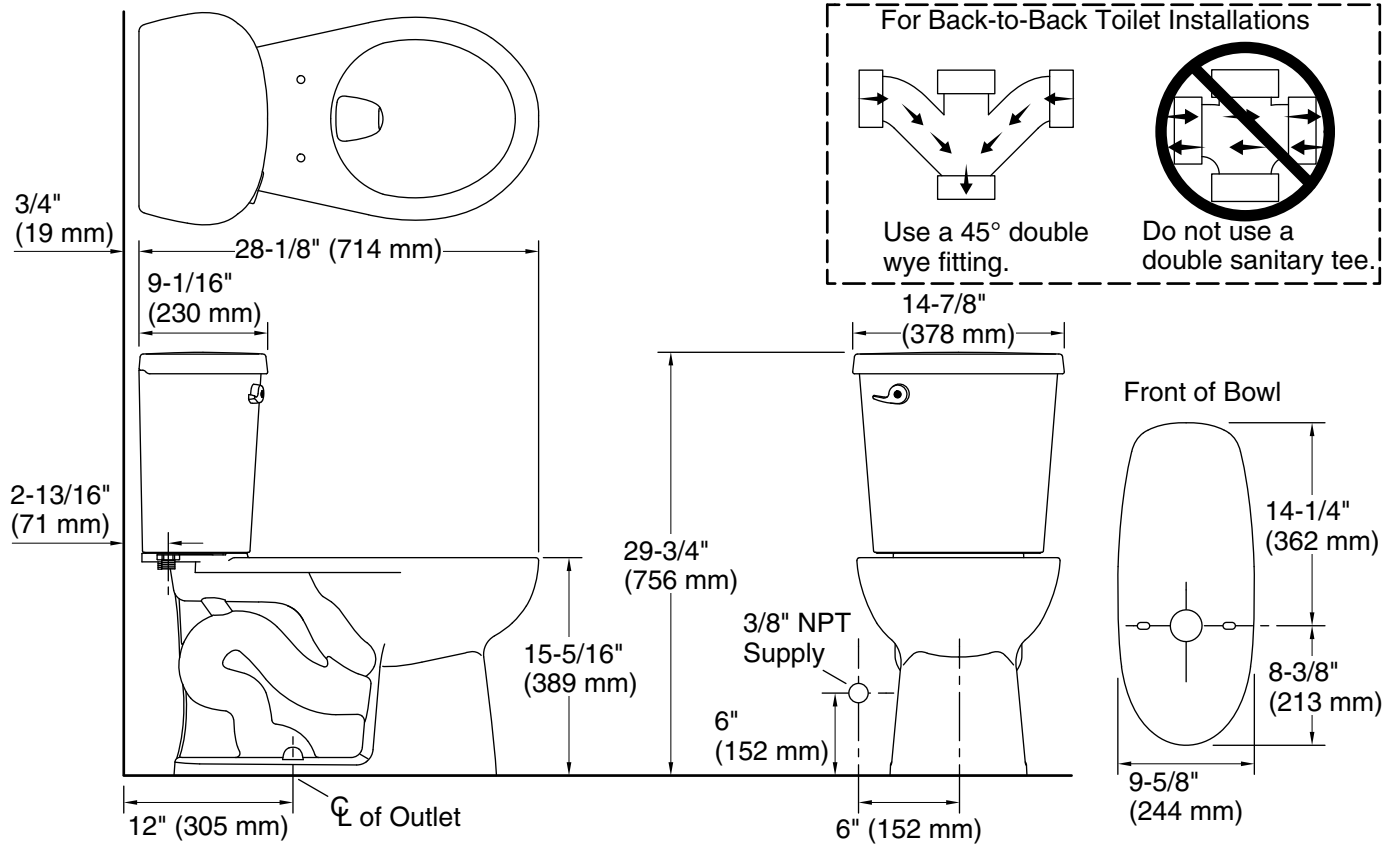

Valton™

Two-piece round-front toilet

402314

Features

- Two-piece design.
- Round-front bowl offers an ideal solution for smaller bathrooms and powder rooms.
- 1.6 gpf (6.0 lpf)
- Color-matched left-hand white trip lever included.
- 2" (51 mm) fully glazed trapway.
- Combination consists of the 403377 bowl and 404562 tank.

Technology

- Pro Force® Plus flushing technology delivers greater flushing power than previous Pro Force® models.

Installation

- Standard 12" (305 mm) rough-in.
- Three-bolt quick-connect installation.
- Seat and supply line sold separately.

Product consists of:

403377 Round-front toilet bowl
404562 Toilet tank

Codes/Standards

ASME A112.19.2/CSA B45.1
DOE - Energy Policy Act 1992

STERLING® Warranty - Toilets and Lavatories

See website for detailed warranty information.

Available Colors/Finishes

Color tiles intended for reference only.

Color	Code	Description
-------	------	-------------

	0	White
---	---	-------

Technical Information

All product dimensions are nominal.

Toilet type:	Two-piece, Floor-mount
Waste Outlet:	Floor
Bowl shape:	Round-front
Flush type:	Gravity siphon jet
Water Consumption	
Full:	1.6 gpf (6 lpf)
Rough-in:	12" (305 mm)