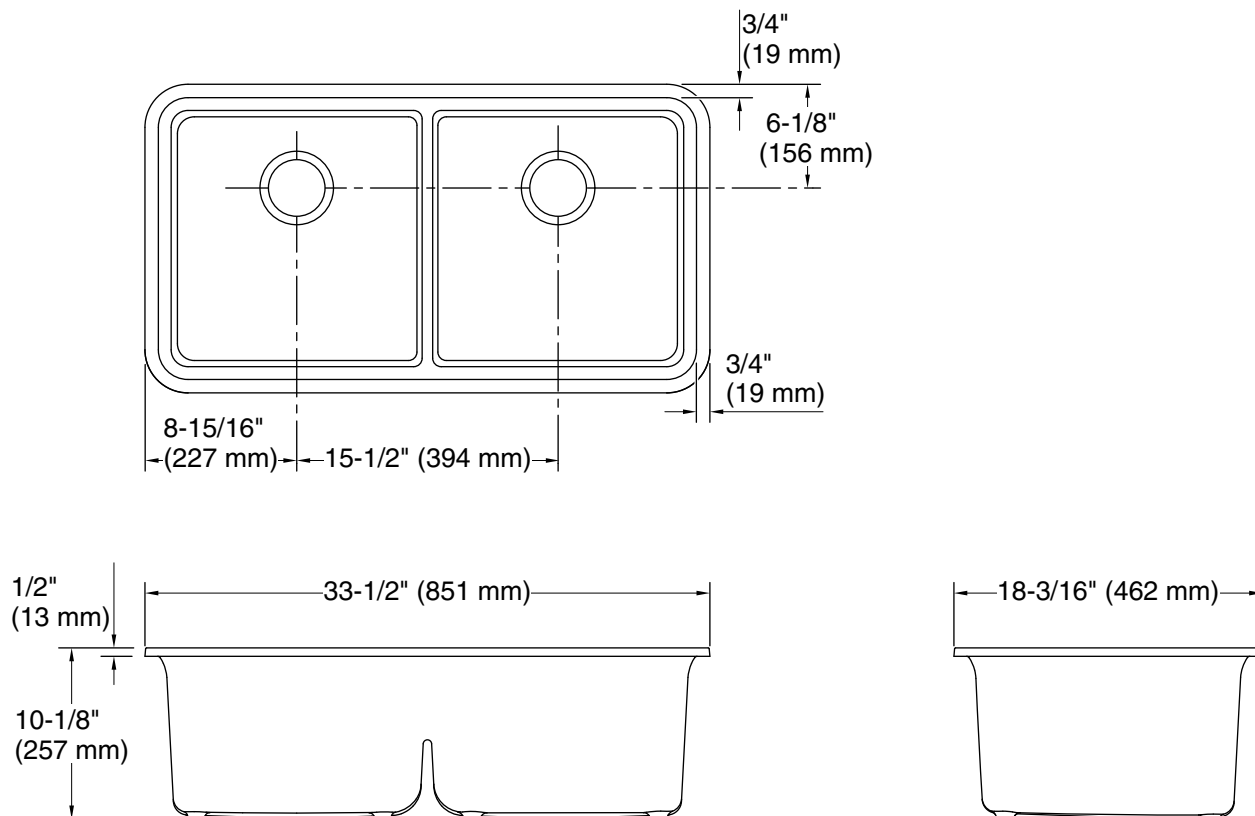

Technical Information

All product dimensions are nominal.

Bowl configuration: Double equal

Min. base cabinet width: 36" (914 mm)

Bowl area (Double Equal Basins):
Length: 14-7/8" (378 mm)
Width: 15-3/16" (386 mm)
Bowl depth: 9-1/2" (241 mm)
Water depth: 9-1/2" (241 mm)

Drain hole: 3-7/8" (98 mm)

Template: Undermount, 1583721-7, required, not included

Notes

Install this product according to the installation instructions.