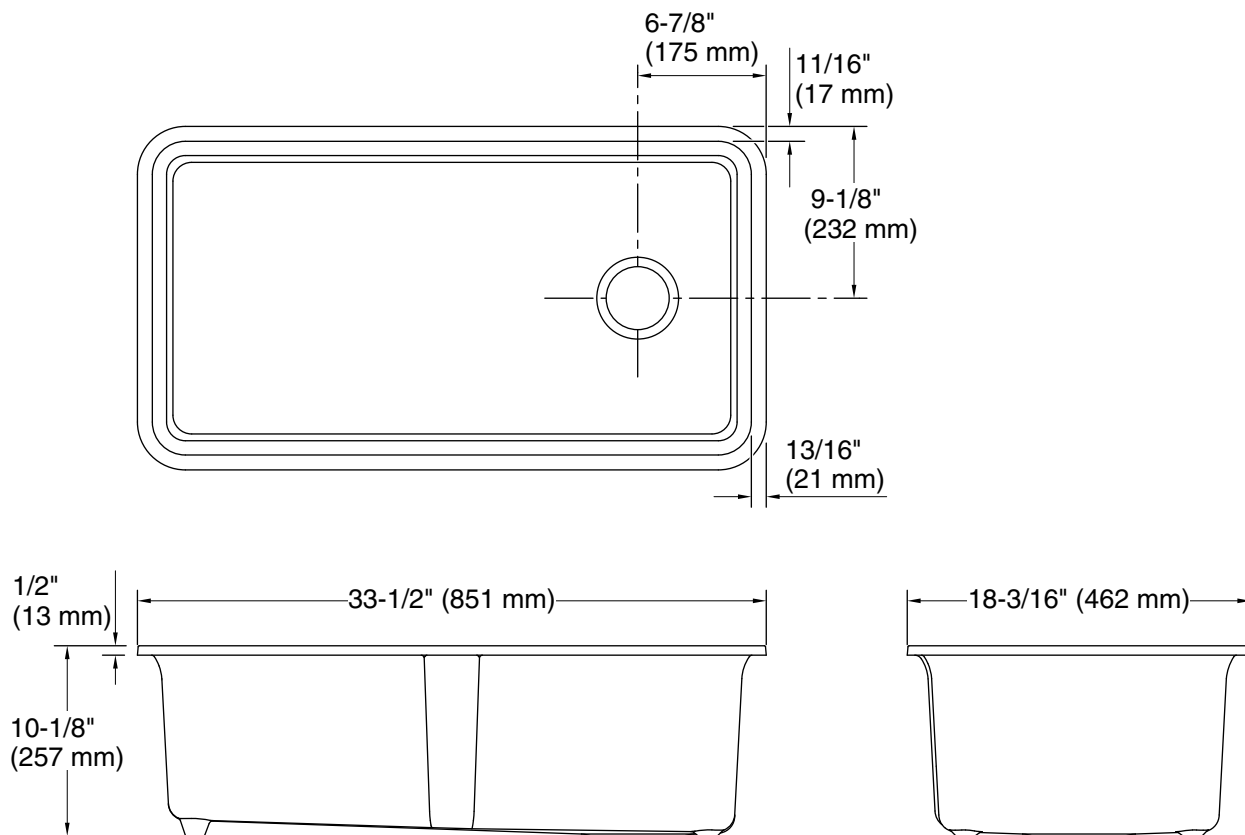

#### Features

- 36" minimum base cabinet width
- Single bowl
- 9-1/2" (241 mm) depth provides generous workspace
- Offset drain increases workspace in the sink and storage space underneath
- Matte finish offers rich, dimensional color
- Includes installation hardware

### Technical Information

All product dimensions are nominal.

Bowl configuration: Single

Min. base cabinet width: 36" (914 mm)

Bowl area (Basin #1):  
Length: 30-9/16" (777 mm)  
Width: 15-3/8" (391 mm)  
Bowl depth: 9-1/2" (241 mm)  
Water depth: 9-1/2" (241 mm)