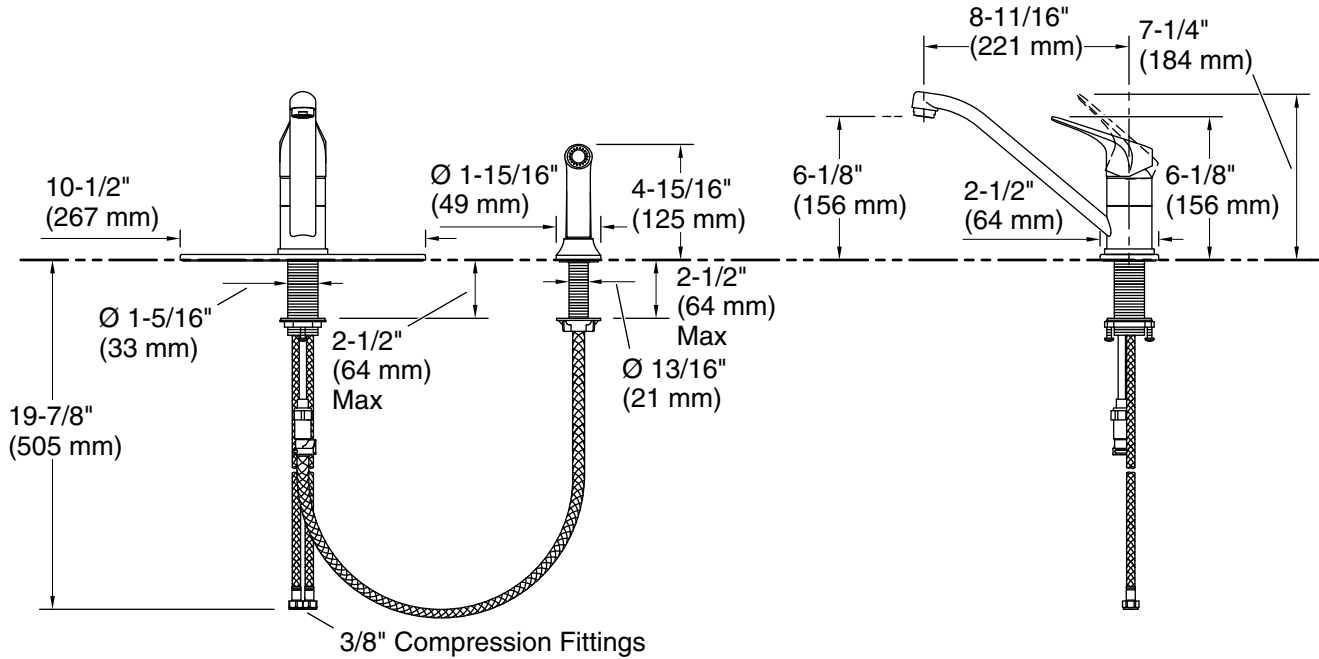

Technical Information

All product dimensions are nominal.

Drain included: No

Spout:

Spout reach: 8-11/16" (220 mm)

Notes

Install this product according to the installation instructions.

ADA complaint for faucet handles only.

ADA, CSA B651 compliant when installed to the specific requirements of these regulations.