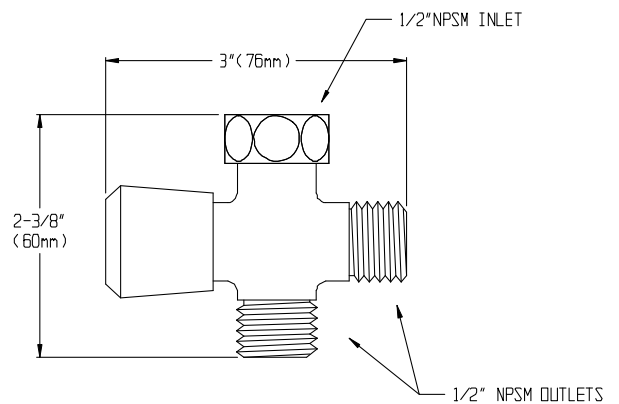

Shower Diverter

FEATURES:

- Chrome plated brass shower diverter.
- ½" NPSF inlet.
- ½" NPSM outlet and side port outlet.

STOCK FINISHES:

PC BN MB BBZ

WARRANTY:

Visit www.speakman.com for full product warranty information

- 5 Year Limited Warranty (commercial)
- Limited Lifetime Warranty (residential)

All dimensions are in inches (millimeters) unless otherwise specified and are subject to change without notice.

Architect/Engineer Approval Space:

P: 800-537-2107
F: 800-977-2747
W: WWW.SPEAKMAN.COM
R: 04-AUGUST 2021