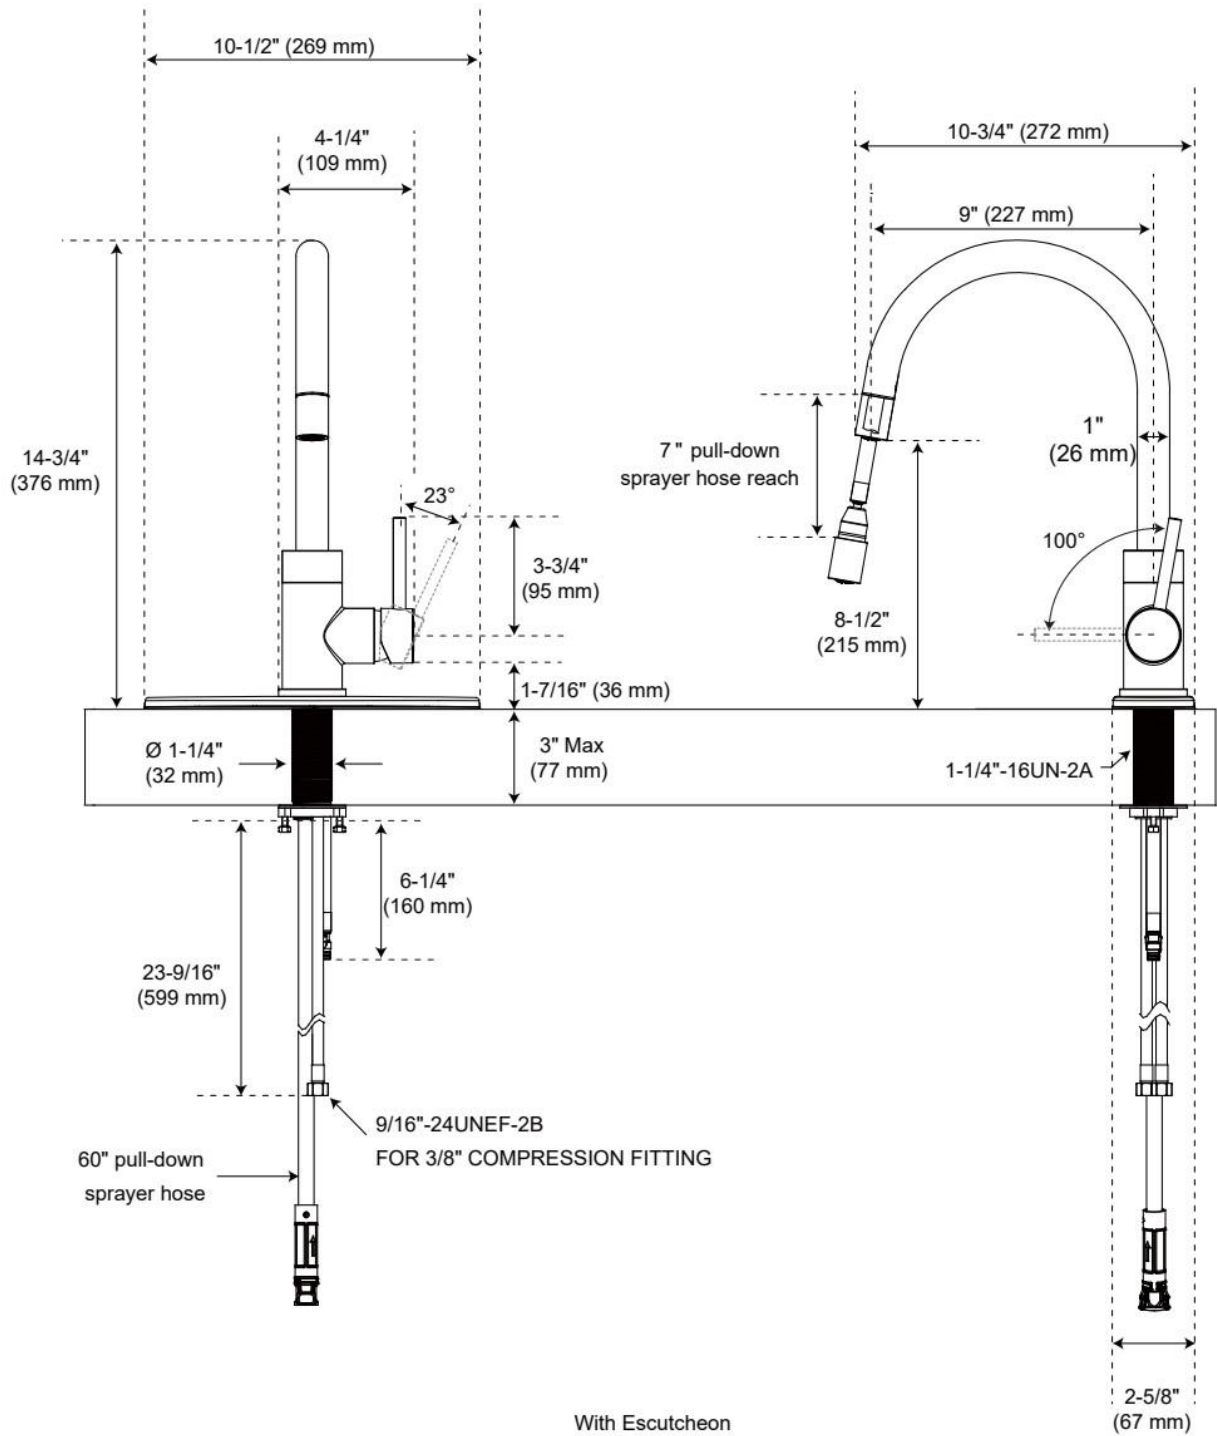

## FEATURES

Material: Metal construction for strength and durability

Faucet Centers: Single-Hole

Installation Type: Single-Hole, 3-Hole

Flow Rate: 1.75 gpm (6.6 L/min) @ 60 psi

Cartridge Type: Ceramic Disc

## ADDITIONAL FEATURES

- Made with a ceramic disc cartridge for lasting durability.
- Includes a 60" pull-down sprayer hose that has a reach of 7" once installed.
- Single function spray head.
- Metal construction for ultimate strength and durability.
- 1 or 3-hole (optional deck plate included)

# RAVENEL SINGLE-HOLE PULL DOWN BAR FAUCET

SKU: 953907  
Code: SHXCRA137

REVISED 3/10/2025