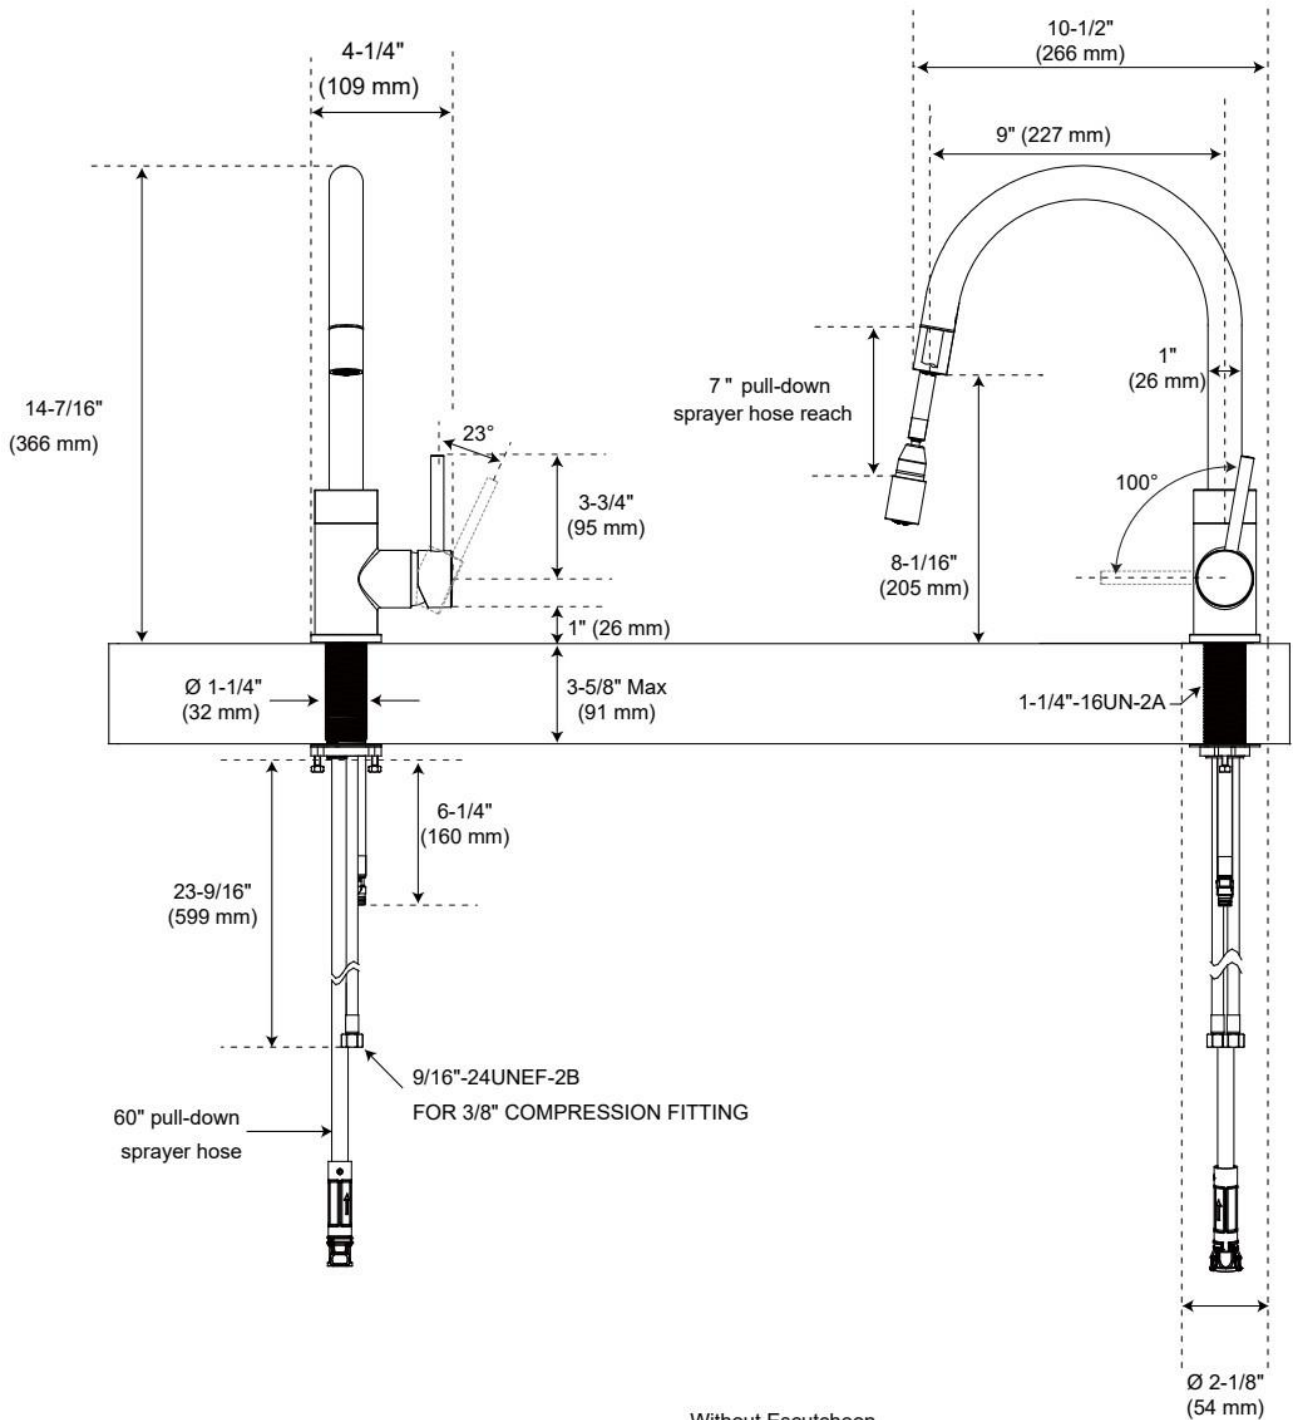

## FEATURES

Material: Metal construction for strength and durability

Faucet Centers: Single-Hole

Installation Type: Single-Hole, 3-Hole

Flow Rate: 1.75 gpm (6.6 L/min) @ 60 psi

Cartridge Type: Ceramic Disc

Swivel Spout: Yes

ASME A112.18.1/CSA B125.1, NSF/ANSI 372, NSF/ANSI 61, NSF/ANSI/CAN 61, NSF/ANSI/CAN 61-9:Q≤1, ICC/ANSI A117.1, Massachusetts Accepted, LISTED ID: SHXCRA137\*

## ADDITIONAL FEATURES

- Made with a ceramic disc cartridge for lasting durability.
- Includes a 60" pull-down sprayer hose that has a reach of 7" once installed.
- Single function spray head.
- Metal construction for ultimate strength and durability.
- 1 or 3-hole (optional deck plate included)

# RAVENEL SINGLE-HOLE PULL DOWN BAR FAUCET

SKU: 953907  
Code: SHXCRA137

REVISED 3/10/2025