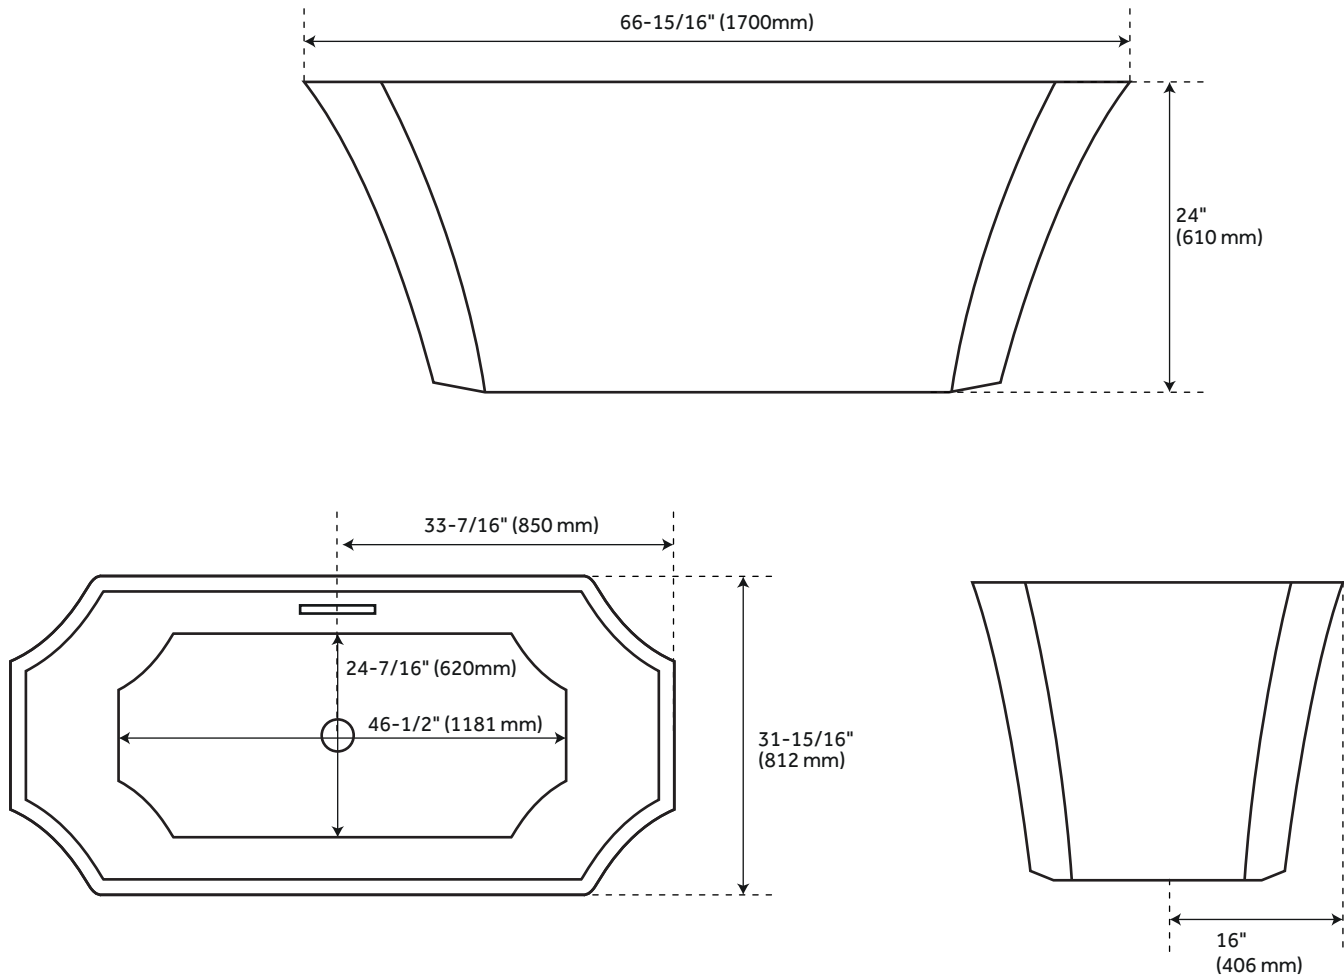

ROSSETTI

SOLID SURFACE FREESTANDING TUB

SKU: 950756

FEATURES

All dimensions (+/- 1/2").

White Pop-Up drain included.

Optional Quick Connect Drop-In Drain Kit Includes:

Floor Plate, 1-1/2" PVC Pipe, 2" x 1-1/2" Trap Adapters, 1

Brass Threaded, 1 Brass Unthreaded Tailpiece and Plug.

Installs above your subfloor, but underneath your cement floor or tile, so you do not need access below the fixture.

CONTENTS

66" TUB PAGE 2

REVISED 09/29/2020

ROSSETTI

SOLID SURFACE FREESTANDING TUB

SKU: 950756

FEATURES

- Length: 66-15/16"
- Width: 31-15/16"
- Height: 24"
- Tub Interior Length: 46-1/2"
- Tub Interior Width: 24-7/16"
- Tub Slope: 25.5°
- Water Capacity With Integral Overflow (Gallons): 80 (303 liters)
- Tub Weight Uncrated (lbs): 271
- Tub Weight Crated (lbs): 380