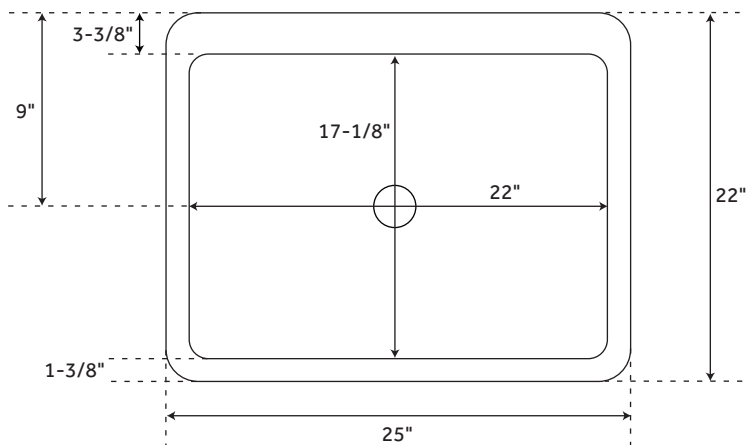

### FEATURES

Material: Acrylic  
Basin Split: Single  
Faucet Centers: No Faucet Hole  
Number of Basins: 1  
Product Color: White  
Length: 25"  
Width: 22"  
Height: 13"  
Basin Length: 22"  
Basin Width: 17-1/8"  
Water Depth to Rim: 12-1/2"  
Faucet Included: No  
Faucet Holes: No Faucet Hole  
Drain Included: Optional  
Fits Drain Hole Size: 3-1/2"  
Interior Treatment: Smooth  
IAPMO Certified: Yes