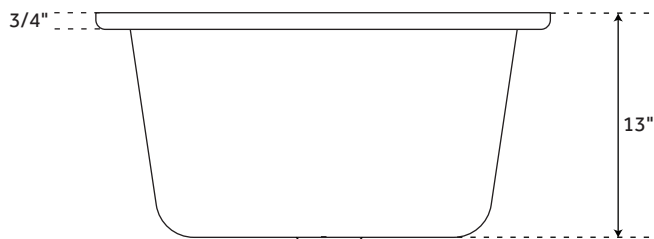

### FEATURES

Material: Acrylic  
Basin Split: Single  
Faucet Centers: No Faucet Hole  
Number of Basins: 1  
Product Color: White  
Length: 25"  
Width: 22"  
Height: 13"  
Basin Length: 22"  
Basin Width: 17-1/8"  
Water Depth to Rim: 12-1/2"  
Faucet Included: No  
Faucet Holes: No Faucet Hole  
Drain Included: Optional  
Fits Drain Hole Size: 3-1/2"  
Interior Treatment: Smooth  
IAPMO Certified: Yes