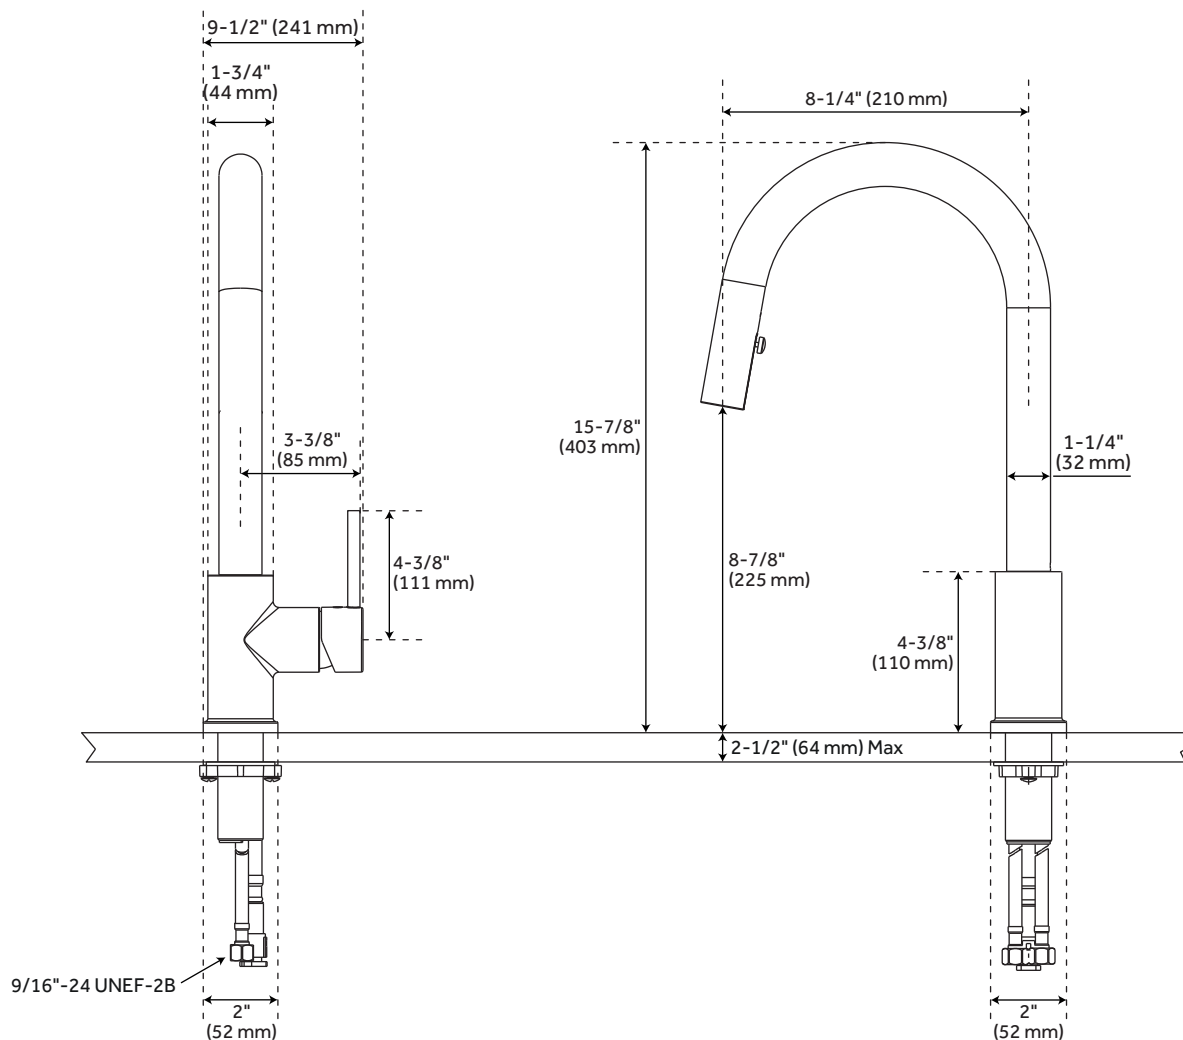

## SINGLE-HOLE PULL-DOWN KITCHEN FAUCET

SKU: 946740

### FEATURES

Installation Type: Single-Hole  
Max Countertop Thickness: 2-1/2"  
Handle Type: Lever  
Faucet Material: Brass  
Swivel Spout: Yes  
Number of Spray Functions: 2  
Spray Functions: Aerated, Gentle  
Length: 9-1/2"  
Height: 15-7/8"  
Height To Spout: 8-7/8"  
Spout Reach: 8-1/4"  
Swivel Spout: Yes  
Base Plate Length: 2"  
Base Plate Width: 2"  
Handle Length: 4-3/8"  
Ceramic Disc Cartridges: Yes  
Maximum Flow Rate: 1.80 gpm