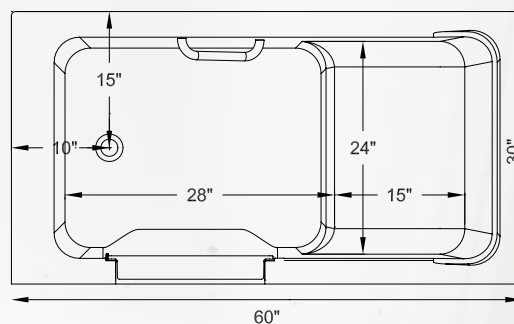

SS6030

SAFETY TUBS®

**Model: SS6030**  
*Gelcoat Safety Tub®*

Size: 60" long x 30" wide x 37" high  
Operating Capacity: 75 gallons

**Colors**

White and Biscuit

**Included**

- Color matched drain and overflow
- Color matched safety bar
- Slip-resistant tub floor

## DEEP, ROOMY AND COMFORTABLE

*gelcoat walk-in tub*

**Front View**

**Top View**