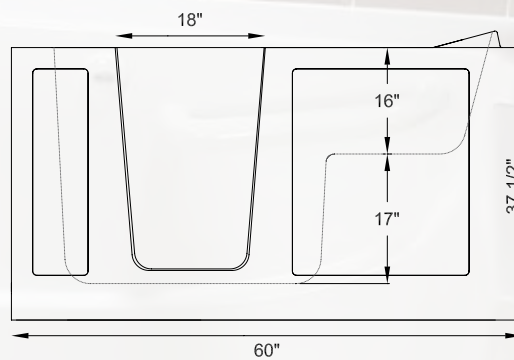

SS6030

SAFETY TUBS®

**Model: SS6030**  
*Gelcoat Safety Tub®*

Size: 60" long x 30" wide x 37" high  
Operating Capacity: 75 gallons

**Colors**

White and Biscuit

**Included**

- Color matched drain and overflow
- Color matched safety bar
- Slip-resistant tub floor

**Notes**

- Also available as soaking tub

**Other Options**

- Minute Drain™ fast water removal system
- In-line heater for jet and dual systems
- Chromatherapy - multicolored bath lights
- Aromatherapy - fragrance system
- Neck pillow (included with dual massage)
- Premium faucet with personal shower
- Decorative grab bar with handshower glide
- Anti-scalding valve
- Left hand or right hand door
- Tile or Flat Wall Surround System

## DEEP, ROOMY AND COMFORTABLE

*gelcoat walk-in tub*

**Front View**

**Top View**