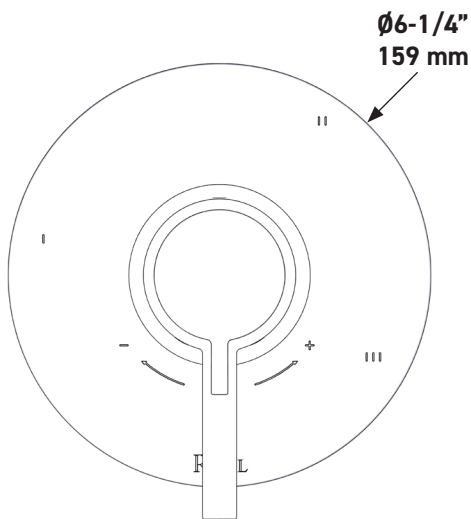

SPECIFICATIONS

DESCRIPTION

- Combines both thermostatic and pressure balance technologies
- "Set it and forget it" temperature control
- Temperature and volume control with diverter
- 3 dedicated functions (CEC Compliant)
- Rough-in valve sold separately:
 - Order R45 therm & pressure balance rough-in valve
 - 3/4" R45 extension kit available, order EXT45KIT34
 - 1-1/4" R45 extension kit available, order EXT45KIT114

Lombardia® 1/2" Therm & Pressure Balance Trim with 3 Functions (No Share)

CORE MODEL: TLB47W1

For warranty or additional information, contact:

US Customers

U.S.A.
houseofrohl.com/support
 1-800-777-9762

Canadian Customers